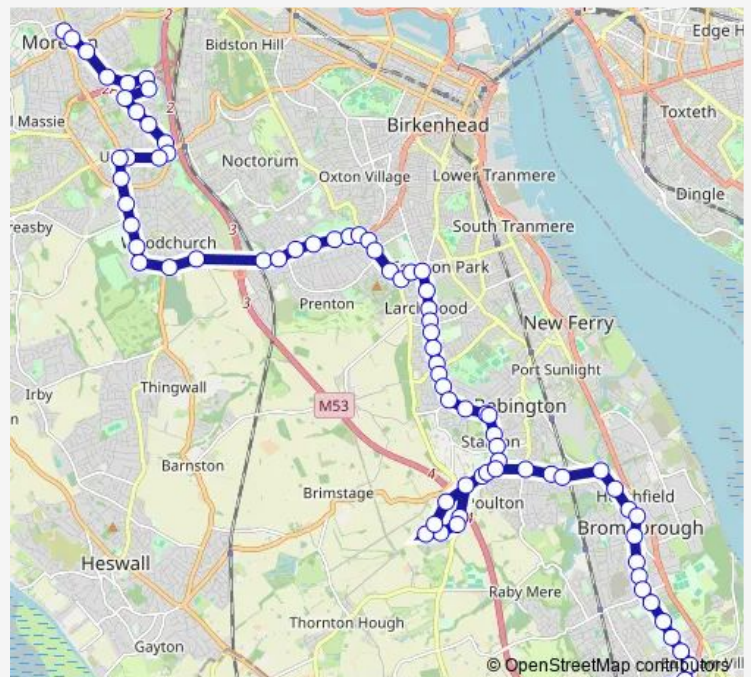

### Route schedule

Silverburn Avenue — Eastham Rake Station

Monday 05:59-17:25

Tuesday 05:59-17:25

Wednesday 05:59-17:25

Thursday 05:59-17:25

Friday 05:59-17:25

Saturday 05:59-17:13

### Route info

Direction: Silverburn Avenue

Stops: 81

Trip Duration: 1 hour 9 min

16 — Eastham Rake - Moreton Cross

Ackers Road

Palmwood Close

Prenton Dell Road