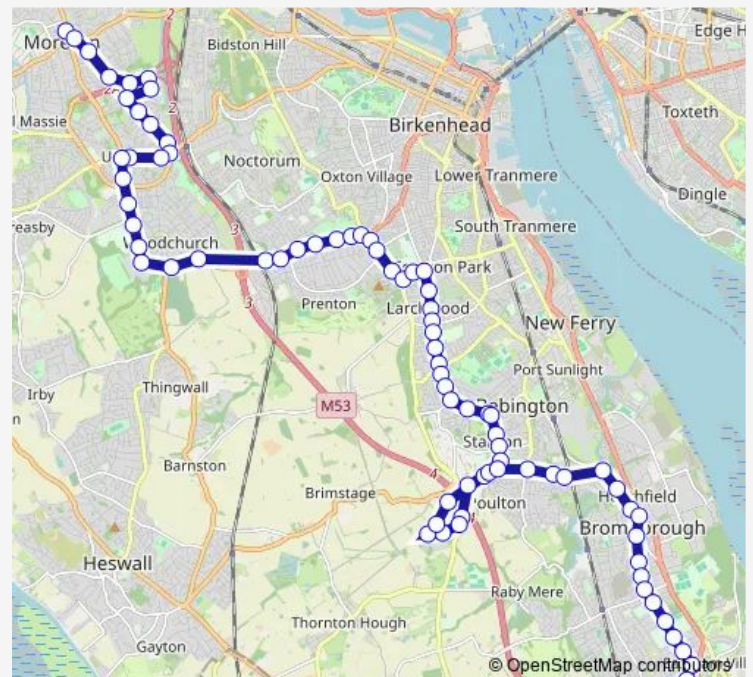

### Route schedule

Silverburn Avenue — Eastham Rake Station

Monday 05:59-17:25

Tuesday 05:59-17:25

Wednesday 05:59-17:25

Thursday 05:59-17:25

Friday 05:59-17:25

Saturday 05:59-17:13

### Route info

Direction: Silverburn Avenue

Stops: 81

Trip Duration: 1 hour 9 min

16 — Eastham Rake - Moreton Cross

Ackers Road

Palmwood Close

Prenton Dell Road