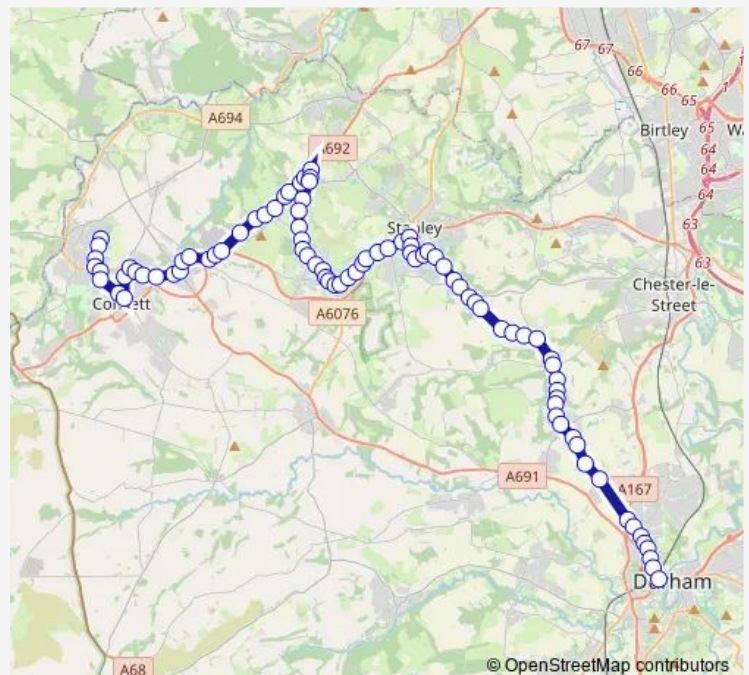

### Route info

Direction: Bus Station Stand F

Stops: 85

Trip Duration: 1 hour 10 min

■ 16 — Shotley Bridge Hospital - Durham

Beechville Club

Claytonville

Charlaw Inn