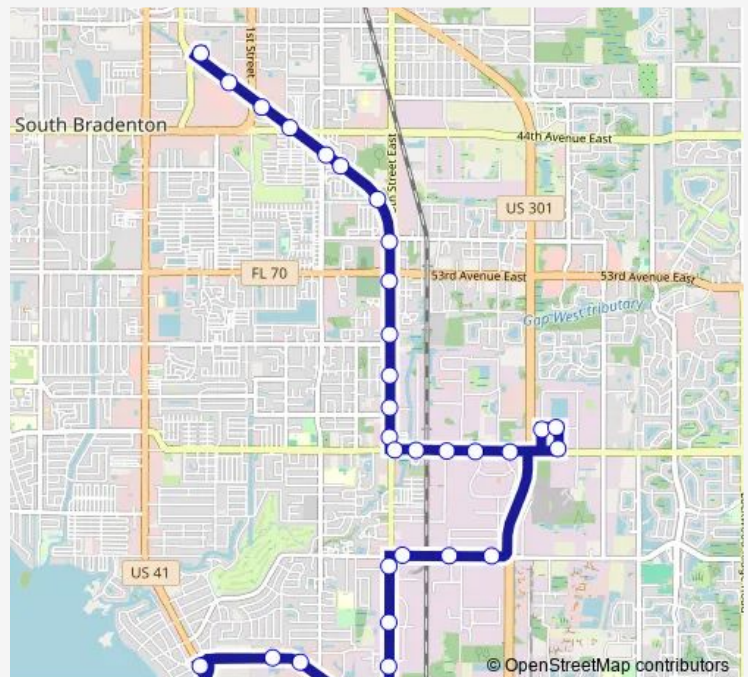

Thursday 05:42-19:05

Friday 05:42-19:05

Saturday 05:40-19:05

Sunday —

Route info

Direction: US 41/Tallevast Rd

Stops: 24

Trip Duration: 0 hour 25 min

16 — 16 15th Street E/Tallevast

301 Blvd E/1ST ST (Desoto Junction)

301 Blvd W/3RD ST W (Desoto Mall)

Desoto Station

**Direction**

Clyde Jones RD/Tallevast Rd — Desoto Station

21 stops

[Open route schedule](#)

Clyde Jones RD/Tallevast Rd

15th ST E/75th Ave

15th ST E/Biotech WAY Nb

15th ST E/Whitfield Ave

15th ST E/Hidden Acres CIR Nb

15th ST E/66th AVE DR E

15th ST E/63rd AVE E

15th ST E/Snook Ave

## Route info

Direction: Desoto Station

Stops: 33

Trip Duration: 0 hour 32 min

15th ST E/Biotech WAY Sb

15th ST E/Commerce Ct

Tallevast RD/15th ST E

Tallevast RD/Commerce Ct