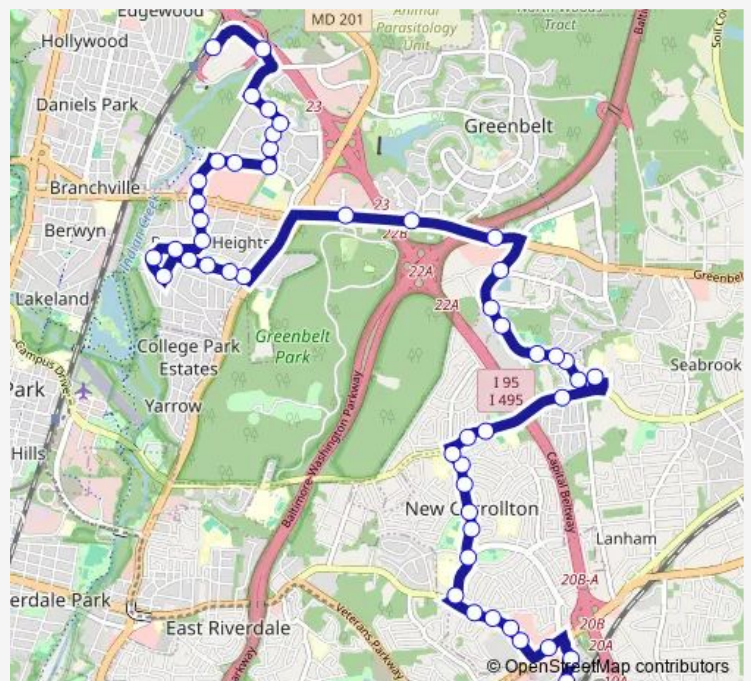

**Bus 16 Greenbelt / New Carrollton**

[Go to website](#)

**Direction**  
 New Carrollton Metrorail Station at Bus Bay T6 — Greenbelt Metrorail Station at Bus Bay D

50 stops

[Open route schedule](#)

- New Carrollton Metrorail Station at Bus Bay T6
- 85th Avenue at Hiltop Apartments
- 85th Avenue at Carrollton Manor
- Annapolis Road at Riverdale Road
- Riverdale Road at Carrollton Mall Entrance
- Riverdale Road at Opp. Herritage Square Apt. Entrance
- Riverdale Road at Mahoney Drive
- Riverdale Road at 7600 Riverdale Road
- Lamont Drive at Powhatan Street
- Lamont Drive at Westbrook Drive
- Lamont Drive at Larchwood Street
- Lamont Drive at Carrollton Parkway
- Lamont Drive at Quentin Street
- Lamont Drive at Fairbanks Street
- Lamont Drive at Donoghue Drive
- Good Luck Road at Terra Alta Drive
- Good Luck Road at Cathedral Avenue
- Good Luck Road at Dawnwood Drive
- Doctors Community Hospital at Bus Shelter
- Hanover Parkway at Green Manor Court
- Hanover Parkway at Spring Manor Drive

**Route schedule**

New Carrollton Metrorail Station at Bus Bay T6 — Greenbelt Metrorail Station at Bus Bay D

Monday	06:00-20:00
Tuesday	06:00-20:00
Wednesday	06:00-20:00
Thursday	06:00-20:00
Friday	06:00-20:00
Saturday	06:00-20:00
Sunday	—

**Route info**

Direction: New Carrollton Metrorail Station at Bus Bay T6

Stops: 50

Trip Duration: 0 hour 40 min

16 — Greenbelt / New Carrollton

Hanover Parkway at Megan Lane

Hanover Parkway at Village Park Drive

## Route info

Direction: Greenbelt Metrorail Station at Bus Bay D

Stops: 53

Trip Duration: 0 hour 42 min

Greenbelt Road at Lakecrest Drive

Greenbelt Road at Greenway Center Entrance

Hanover Parkway at Greenway Center Drive