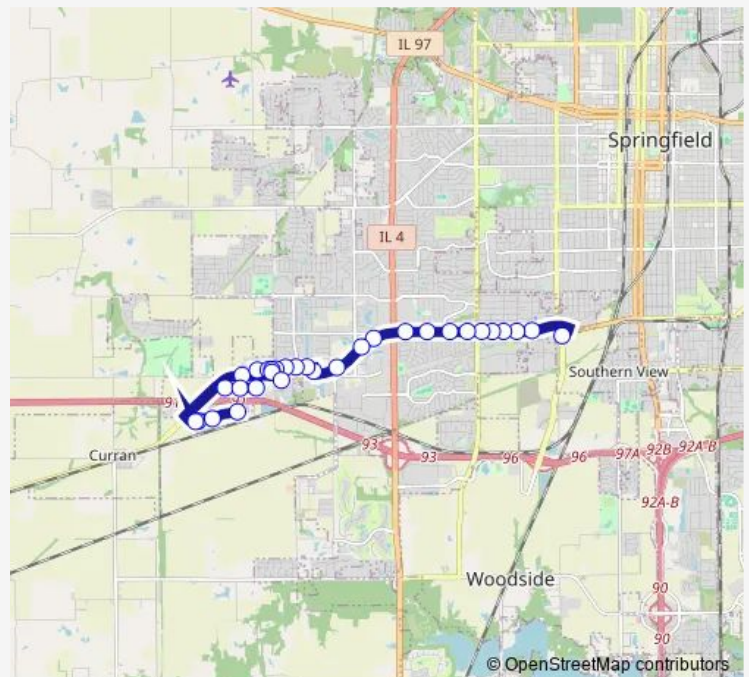

Archer Elevator & W. Wabash

W. Wabash @ Wells Fargo

International Pkwy @ Mel-O-Cream

Route schedule

Junction Circle Transfer Point — Pleasant Run & Birch Grove

Monday 06:15-17:45

Tuesday 06:15-17:45

Wednesday 06:15-17:45

Thursday 06:15-17:45

Friday 06:15-17:45

Saturday 06:15-17:15

Sunday —

Route info

Direction: Junction Circle Transfer Point

Stops: 32

Trip Duration: 0 hour 30 min

16 — West Wabash / Junction Circle

International & Rising Moon

International @ Boat Dock/Altorf

International Pkwy @ Mel-O-Cream

Ash Grove & W. Wabash

Ash Grove @ Wells Fargo

Ash Grove Apartments

Hamlin & Hpr

HPR & Kelly

HPR & Archer Elevator

Archer Elevator & W. Wabash

Pleasant Run & Birch Grove

Direction

Pleasant Run & Birch Grove — Junction Circle Transfer Point

25 stops

[Open route schedule](#)