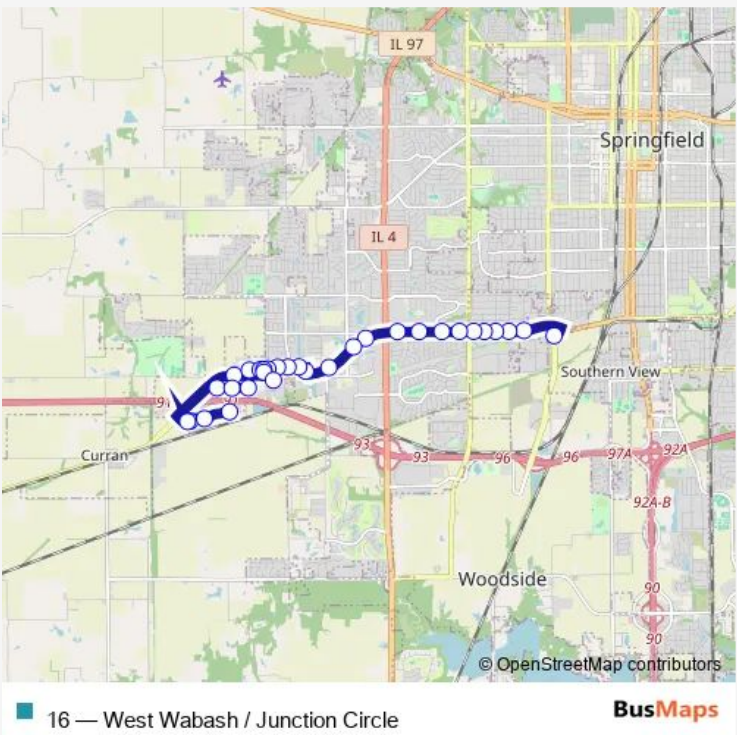

Bus 16 West Wabash / Junction Circle

[Go to website](#)

**Direction**  
 Junction Circle Transfer Point — Pleasant Run & Birch Grove  
 32 stops  
[Open route schedule](#)

- Junction Circle Transfer Point
- Wabash & Park
- Wabash & Fillmore
- Wabash & Leonard
- Wabash & Corbin
- Wabash & Chatham
- Wabash & Chatham Rd/Robinhood Ln
- Wabash & Montvale
- Wabash & Colony
- Wabash & Drawbridge/Veterans
- Wabash & W. White Oaks
- W. Wabash & Robbins/Koke Mill
- W Wabash & Happy Landing
- Mercantile & W. Wabash
- Yucan & Mercantile/Meadowbrook
- Yucan & Meadowbrook
- Yucan at Cobblestone Place
- Yucan & Archer Elevator
- Archer Elevator & W. Wabash
- W. Wabash @ Wells Fargo
- International Pkwy @ Mel-O-Cream

Route schedule  
 Junction Circle Transfer Point — Pleasant Run & Birch Grove

Monday	06:15-17:45
Tuesday	06:15-17:45
Wednesday	06:15-17:45
Thursday	06:15-17:45
Friday	06:15-17:45
Saturday	06:15-17:15
Sunday	—

Route info  
 Direction: Junction Circle Transfer Point  
 Stops: 32  
 Trip Duration: 0 hour 30 min

International & Rising Moon

International @ Boat Dock/Altorf

International Pkwy @ Mel-O-Cream

Ash Grove & W. Wabash

## Direction

Pleasant Run & Birch Grove — Junction Circle Transfer Point

25 stops

[Open route schedule](#)

Pleasant Run & Birch Grove

Meadowbrook & Yucan

Yucan & Meadowbrook

Yucan & Mercantile