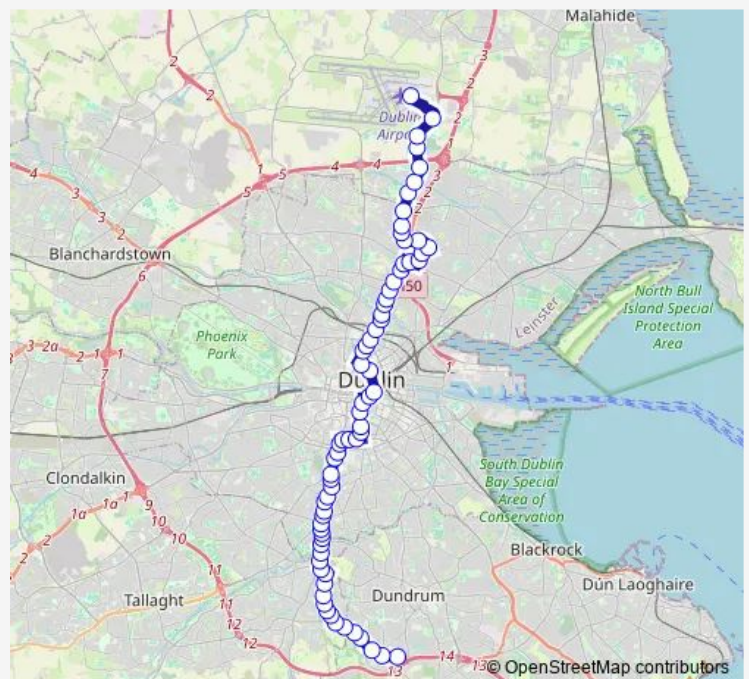

### Route schedule

Dublin Airport Zone 11 — Kingston

Monday	06:00-23:30
Tuesday	06:00-23:30
Wednesday	06:00-23:30
Thursday	06:00-23:30
Friday	06:00-23:30
Saturday	06:00-23:30
Sunday	08:00-23:30

### Route info

Direction: Dublin Airport Zone 11

Stops: 76

Trip Duration: 1 hour 38 min

16 — Ballinteer - Dublin Airport

Iveragh Road

Highfield Hospital

Griffith Downs