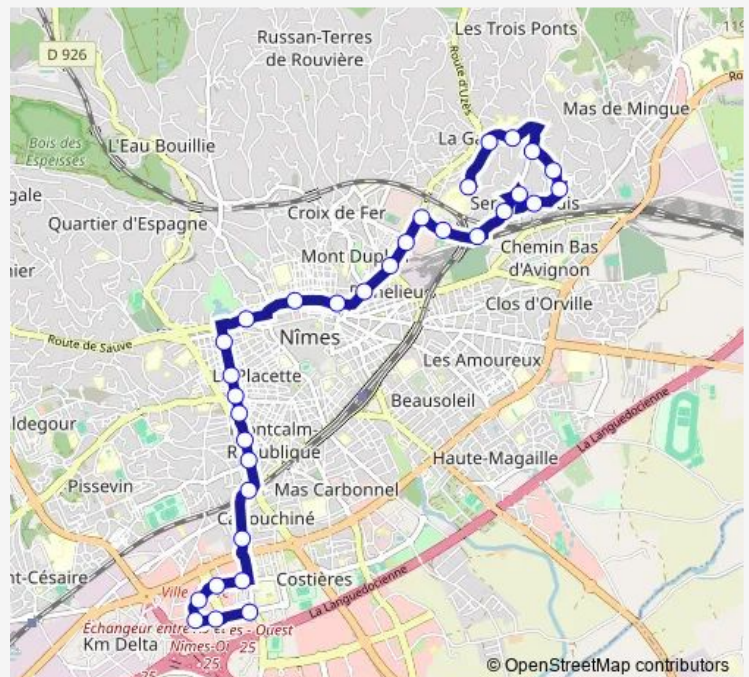

Thursday 06:44-20:05

Friday 06:44-20:05

Saturday 06:44-20:05

Sunday —

Route info

Direction: Ville Active

Stops: 33

Trip Duration: 0 hour 39 min

Pervenches

Gabriel Faure

Sophoras

Ambroise Croizat

Serre Cavalier

Direction

Serre Cavalier — Ville Active

32 stops

Friday 06:26-19:51

Saturday 06:26-19:51

Sunday —

Route info

Direction: Serre Cavalier

Stops: 32

Trip Duration: 0 hour 40 min

Capouchine