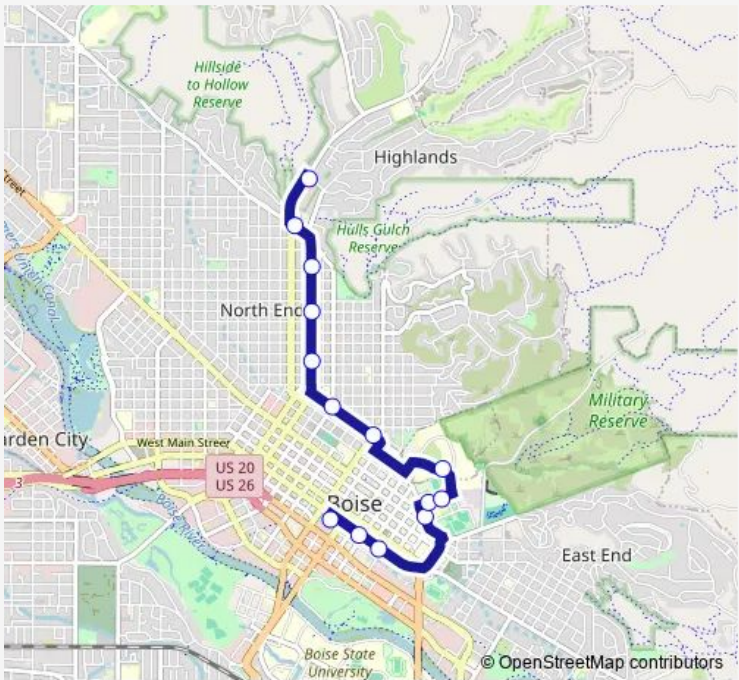

Bus 16 VA/15th St

[Go to website](#)

Direction
 Main Street Station - Lower Deck — W Parkhill Dr & N Bogus Basin Rd Sec
 14 stops
[Open route schedule](#)

- Main Street Station - Lower Deck
- W Main St & S 5th St Swc
- W Main St & S 3rd St Swc
- W Fort St & E Garrison Rd Nec
- N Robbins Rd & W Fort St Sem
- N Robbins Rd & Vogel Dr Swm
- Boise VA Medical Center Nwm
- W Fort St & N 9th St Nec
- W Fort St & N 13th St Nec
- N 15th St & W Sherman St Nec
- N 15th St & W Lemp St Sec
- N 15th St & W Irene St Nec
- W Hill Rd & N 16th St Nwc
- W Parkhill Dr & N Bogus Basin Rd Sec

Route schedule
 Main Street Station - Lower Deck — W Parkhill Dr & N Bogus Basin Rd Sec

Monday	09:00-17:00
Tuesday	09:00-17:00
Wednesday	09:00-17:00
Thursday	09:00-17:00
Friday	09:00-17:00
Saturday	—
Sunday	—

Route info
 Direction: Main Street Station - Lower Deck
 Stops: 14
 Trip Duration: 0 hour 20 min

Direction

W Parkhill Dr & N Bogus Basin Rd Sec — Main Street Station - Lower Deck

8 stops

[Open route schedule](#)

Route schedule

W Parkhill Dr & N Bogus Basin Rd Sec — Main Street Station - Lower Deck

Monday 09:20-17:20

Tuesday 09:20-17:20

Wednesday 09:20-17:20

Thursday 09:20-17:20

Friday 09:20-17:20

Saturday —