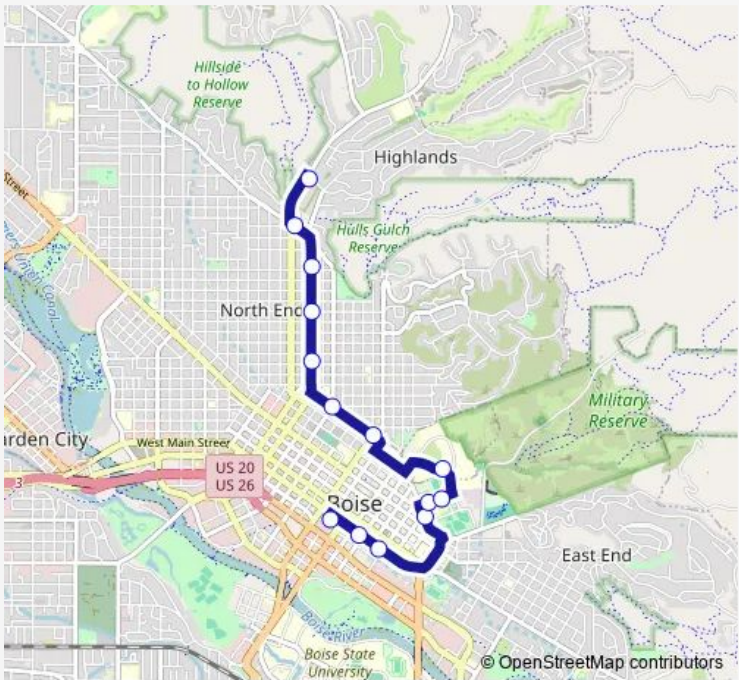

**Bus 16 VA/15th St**

[Go to website](#)

**Direction**  
 Main Street Station - Lower Deck — W Parkhill Dr & N Bogus Basin Rd Sec  
 14 stops  
[Open route schedule](#)

- Main Street Station - Lower Deck
- W Main St & S 5th St Swc
- W Main St & S 3rd St Swc
- W Fort St & E Garrison Rd Nec
- N Robbins Rd & W Fort St Sem
- N Robbins Rd & Vogel Dr Swm
- Boise VA Medical Center Nwm
- W Fort St & N 9th St Nec
- W Fort St & N 13th St Nec
- N 15th St & W Sherman St Nec
- N 15th St & W Lemp St Sec
- N 15th St & W Irene St Nec
- W Hill Rd & N 16th St Nwc
- W Parkhill Dr & N Bogus Basin Rd Sec

**Route info**  
 Direction: Main Street Station - Lower Deck  
 Stops: 14  
 Trip Duration: 0 hour 20 min

16 — VA/15th St

### Direction

W Parkhill Dr & N Bogus Basin Rd Sec — Main Street Station - Lower Deck

8 stops

[Open route schedule](#)

W Parkhill Dr & N Bogus Basin Rd Sec

N 15th St & W Irene St Nwc

N 15th St & W Lemp St Nwc

### Route schedule

W Parkhill Dr & N Bogus Basin Rd Sec — Main Street Station - Lower Deck

Monday 09:20-17:20

Tuesday 09:20-17:20

Wednesday 09:20-17:20

Thursday 09:20-17:20

Friday 09:20-17:20

Saturday —