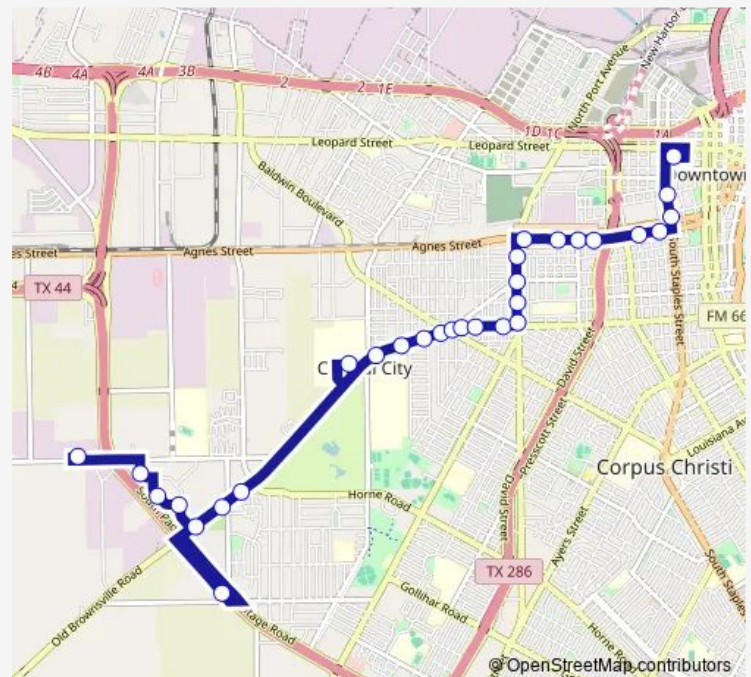

### Route schedule

RTA Operations — Staples Street Station Bay E

Monday	06:42-19:42
Tuesday	06:42-19:42
Wednesday	06:42-19:42
Thursday	06:42-19:42
Friday	06:42-19:42
Saturday	07:42-18:42
Sunday	07:42-18:42

### Route info

Direction: RTA Operations

Stops: 30

Trip Duration: 0 hour 28 min

16 — Morgan/Port

Agnes @ Port

187-Agnes @ 21st

188-Agnes @ 19th

189-Agnes @ 17th

192-Agnes @ 12th

193-Agnes @ Sth Alameda

296-Staples @ Laredo

298-Staples @ Blucher

Staples Street Station Bay E

## Direction

Staples Street Station Bay E — RTA Operations

23 stops

[Open route schedule](#)

Staples Street Station Bay E

302-Staples @ Mussett

304-Staples @ Laredo

194-Laredo @ 10th