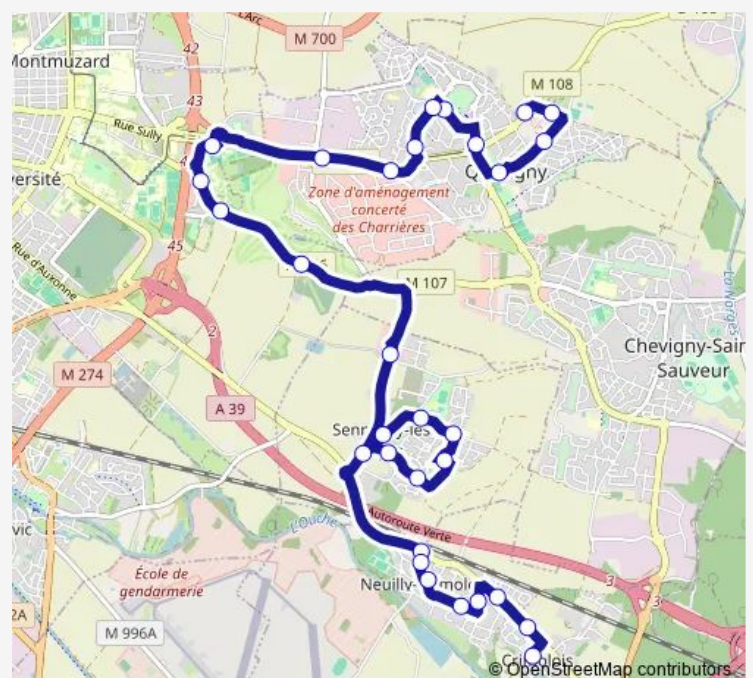

Direction

Quetigny Allées Cavalières — Neuilly-Crimolois République

30 stops

[Open route schedule](#)

Quetigny Allées Cavalières

Gendarmerie

Croix St-Martin

Quetigny Mairie

Saturday 05:52-20:46

Sunday 13:21-20:12

Route info

Direction: Quetigny Allées Cavalières

Stops: 30

Trip Duration: 0 hour 26 min

Pré aux Moines

Marronniers

Montots

Neully Liberté

Racine

Corneille

La Gentiane

La Combe

Neully-Crimolois République

Direction

Thursday 05:27-20:02

Friday 05:27-20:02

Saturday 05:27-19:56

Sunday 13:07-19:52

Route info

Direction: Neuilly-Crimolois République

Stops: 31

Trip Duration: 0 hour 35 min