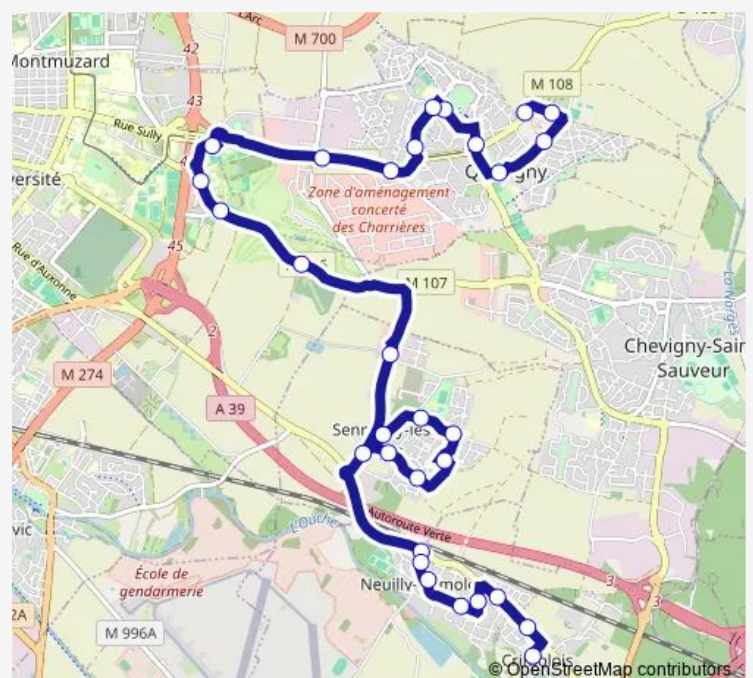

### Route schedule

Quetigny Allées Cavalières — Neuilly-Crimolois République

Monday 05:47-20:44

Tuesday 05:47-20:44

Wednesday 05:47-20:44

Thursday 05:47-20:44

Friday 05:47-20:44

Saturday 05:52-20:46

### Route info

Direction: Quetigny Allées Cavalières

Stops: 30

Trip Duration: 0 hour 29 min

Pré aux Moines

Marronniers

Montots

Neully Liberté