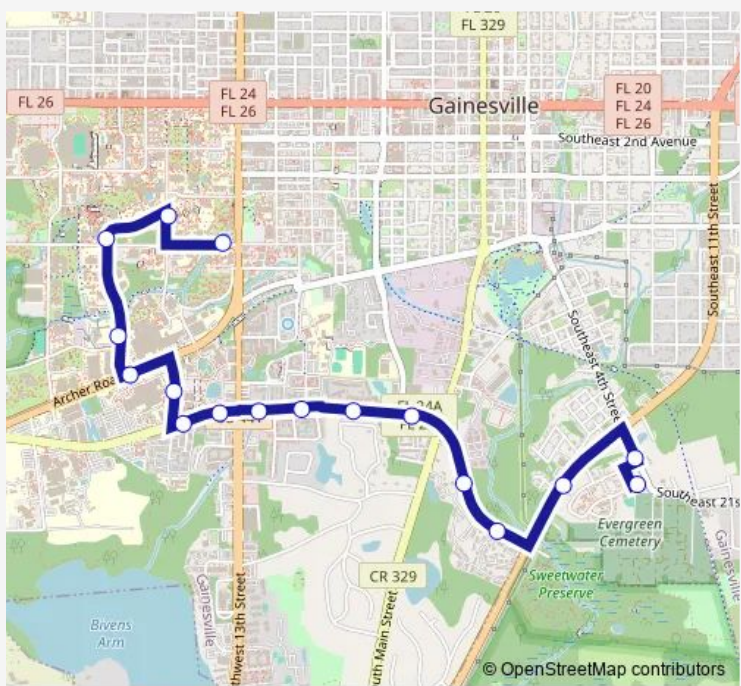

Bus 16 Beaty Towers To Sugar Hill

[Go to website](#)

Direction
 Rosa Parks RTS Downtown Station — Beaty Towers
 16 stops
[Open route schedule](#)

- Rosa Parks RTS Downtown Station
- SE 4th Street @ SE 10th Avenue
- Dignity Project
- Norwood Neighborhood
- Chevron Gas Station @ Williston Road
- Southbound Williston Road @ SE 1st Terrace
- Springhill Baptist Church
- Sweetwater on 16th Apartments Westbound
- Treehouse Village Apartments
- Winn Dixie @ SW 16th Avenue
- Sun Bay Apartments
- Parklands Rehab & Nursing Center
- Oakbrook Walk Condominiums @ SW 16th Avenue
- Oakbrook Walk Condominiums
- The Lark Apartments
- Beaty Towers

Route schedule
 Rosa Parks RTS Downtown Station — Beaty Towers

Monday	20:00-22:30
Tuesday	20:00-22:30
Wednesday	20:00-22:30
Thursday	20:00-22:30
Friday	20:00-22:30
Saturday	—
Sunday	—

Route info
 Direction: Rosa Parks RTS Downtown Station
 Stops: 16
 Trip Duration: 0 hour 14 min

Direction

Sugar Hill — Beaty Towers

14 stops

[Open route schedule](#)

Sugar Hill

Gainesville Housing Authority

Chevron Gas Station @ Williston Road

Southbound Williston Road @ SE 1st Terrace

Saturday 07:15-18:15

Sunday 10:15-17:15

Route info

Direction: Beaty Towers

Stops: 17

Trip Duration: 0 hour 14 min

16 Bus time schedules and route maps are available in an offline PDF at busmaps.com. Use the busmaps.com website to see live bus times, train schedule or subway schedule, and step-by-step directions for all public transit in Gainesville