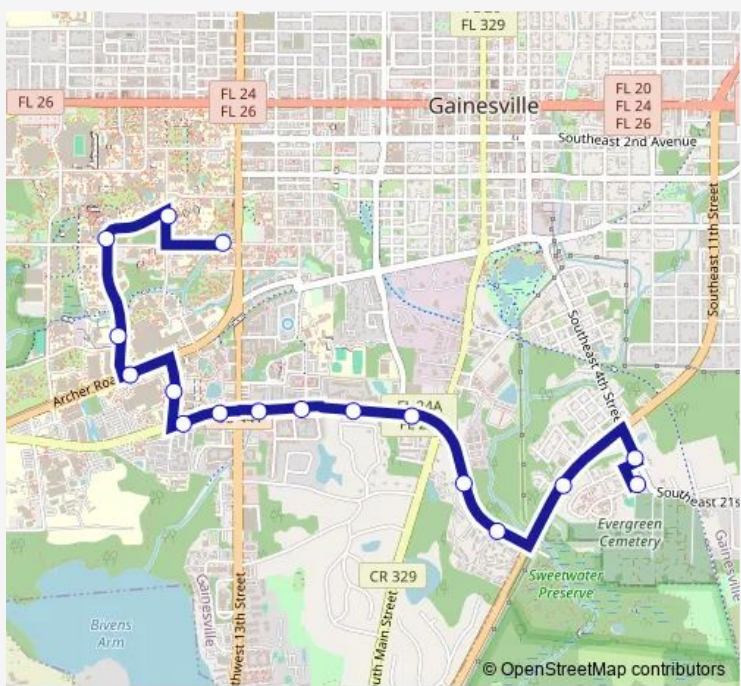

Bus 16 Beaty Towers To Sugar Hill

[Go to website](#)

Direction
 Rosa Parks RTS Downtown Station — Beaty Towers
 16 stops
[Open route schedule](#)

- Rosa Parks RTS Downtown Station
- SE 4th Street @ SE 10th Avenue
- Dignity Project
- Norwood Neighborhood
- Chevron Gas Station @ Williston Road
- Southbound Williston Road @ SE 1st Terrace
- Springhill Baptist Church
- Sweetwater on 16th Apartments Westbound
- Treehouse Village Apartments
- Winn Dixie @ SW 16th Avenue
- Sun Bay Apartments
- Parklands Rehab & Nursing Center
- Oakbrook Walk Condominiums @ SW 16th Avenue
- Oakbrook Walk Condominiums
- The Lark Apartments
- Beaty Towers

Route schedule
 Rosa Parks RTS Downtown Station — Beaty Towers

Monday	20:00-22:30
Tuesday	20:00-22:30
Wednesday	20:00-22:30
Thursday	20:00-22:30
Friday	20:00-22:30
Saturday	—
Sunday	—

Route info
 Direction: Rosa Parks RTS Downtown Station
 Stops: 16
 Trip Duration: 0 hour 14 min

Direction

Sugar Hill — Beaty Towers

14 stops

[Open route schedule](#)

Sugar Hill

Gainesville Housing Authority

Chevron Gas Station @ Williston Road

Southbound Williston Road @ SE 1st Terrace

Route info

Direction: Sugar Hill

Stops: 14

Trip Duration: 0 hour 10 min

Direction

Beaty Towers — Rosa Parks RTS Downtown Station

19 stops

[Open route schedule](#)