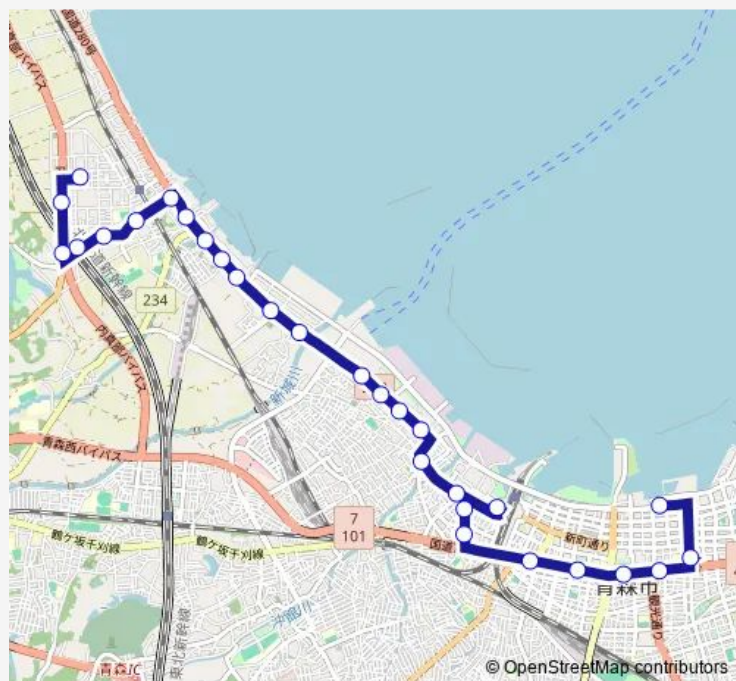

Thursday —

Friday —

Saturday 09:50-11:49

Sunday 09:50-11:49

Route info

Direction: しあわせプラザ前

Stops: 28

Trip Duration: 0 hour 46 min