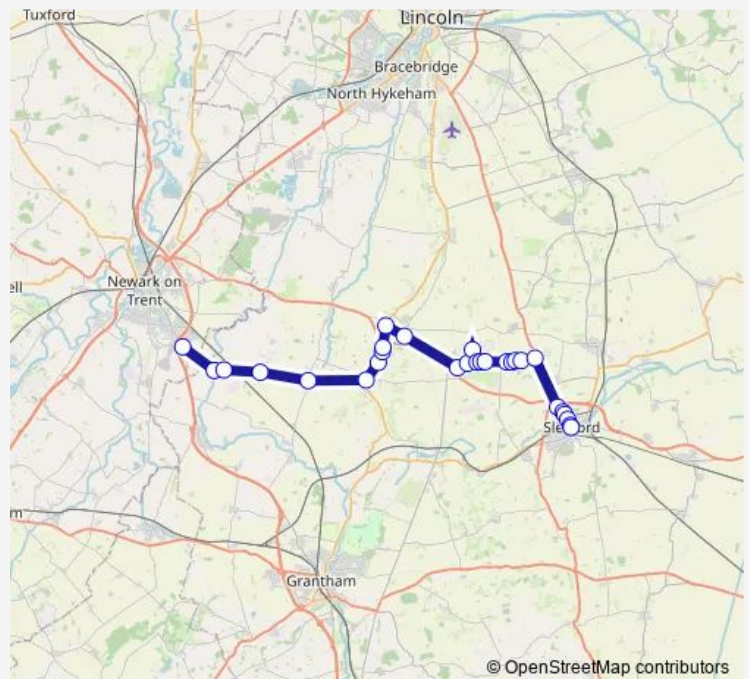

### Route schedule

Great North Road — Market Place

Monday 07:17

Tuesday 07:17

Wednesday 07:17

Thursday 07:17

Friday 07:17

Saturday —

### Route info

Direction: Great North Road

Stops: 28

Trip Duration: 1 hour 5 min

■ SLE4 — Fernwood - Sleaford

Sleaford Road

The Jolly Scotchman PH

York Road

## Route schedule

William Alvey School — Great North Road

Monday 15:52

Tuesday 15:52

Wednesday 15:52

Thursday 15:52

Friday 15:52

Saturday —

## Route info

Direction: William Alvey School

Stops: 24

Trip Duration: 0 hour 51 min

SLE4 Bus time schedules and route maps are available in an offline PDF at [busmaps.com](https://busmaps.com). Use the [busmaps.com](https://busmaps.com) website to see live bus times, train schedule or subway schedule, and step-by-step directions for all public transit in Cranwell