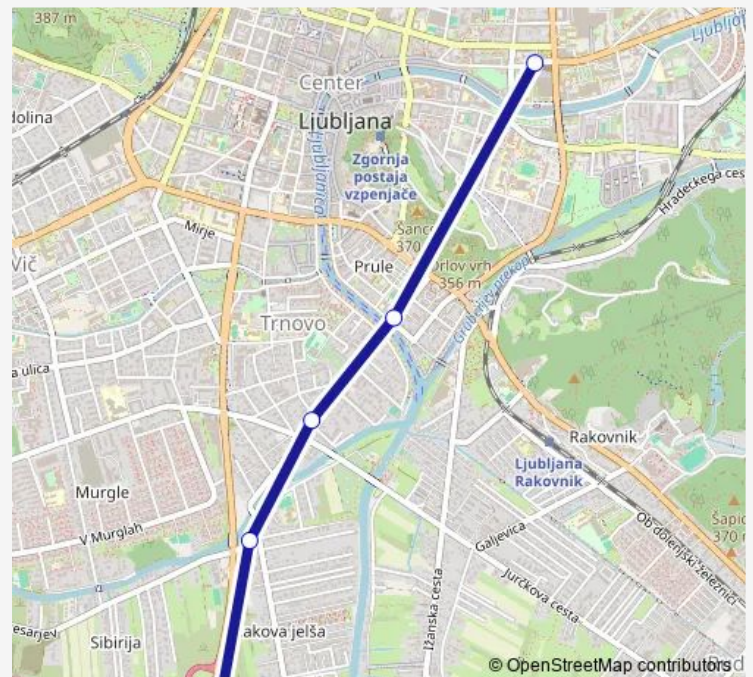

Bus 95B

[Go to website](#)

Direction

Barje P+R — Hrvatski trg

5 stops

[Open route schedule](#)

Barje P+R

Pot na Rakovo jelšo

Thursday —

Friday 06:10-06:35

Saturday —

Sunday —

Route info

Direction: Barje P+R

Stops: 5

Trip Duration: 0 hour 15 min

■ 95B

Direction

Hrvatski trg — Barje P+R

5 stops

[Open route schedule](#)

Hrvatski trg

Trnovo

Veliki štradon

Pot na Rakovo jelšo

Barje P+R

Route schedule

Hrvatski trg — Barje P+R

Monday	14:10-15:50
Tuesday	14:10-15:50
Wednesday	—
Thursday	—
Friday	14:10-15:50
Saturday	—
Sunday	—

Route info

Direction: Hrvatski trg

Stops: 5