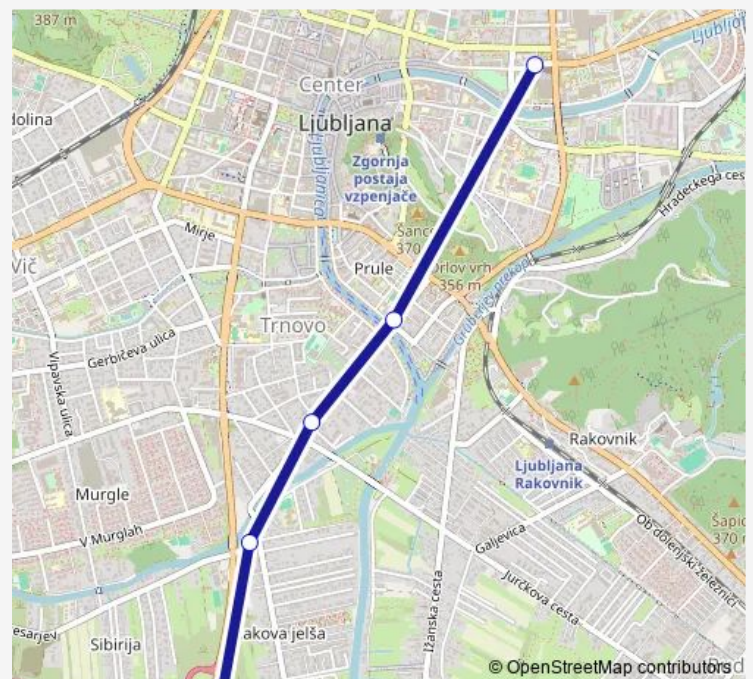

Bus 95b

[Go to website](#)

Direction

Barje P+R — Hrvatski trg

5 stops

[Open route schedule](#)

Barje P+R

Pot na Rakovo jelšo

Thursday 06:10-06:35

Friday 06:10-06:35

Saturday —

Sunday —

Route info

Direction: Barje P+R

Stops: 5

Trip Duration: 0 hour 15 min

■ 95b

BusMaps

Direction

Hrvatski trg — Barje P+R

5 stops

[Open route schedule](#)

Hrvatski trg

Trnovo

Veliki štradon

Pot na Rakovo jelšo

Barje P+R

Route schedule

Hrvatski trg — Barje P+R

Monday	14:10-15:50
Tuesday	14:10-15:50
Wednesday	14:10-15:50
Thursday	14:10-15:50
Friday	14:10-15:50
Saturday	—
Sunday	—