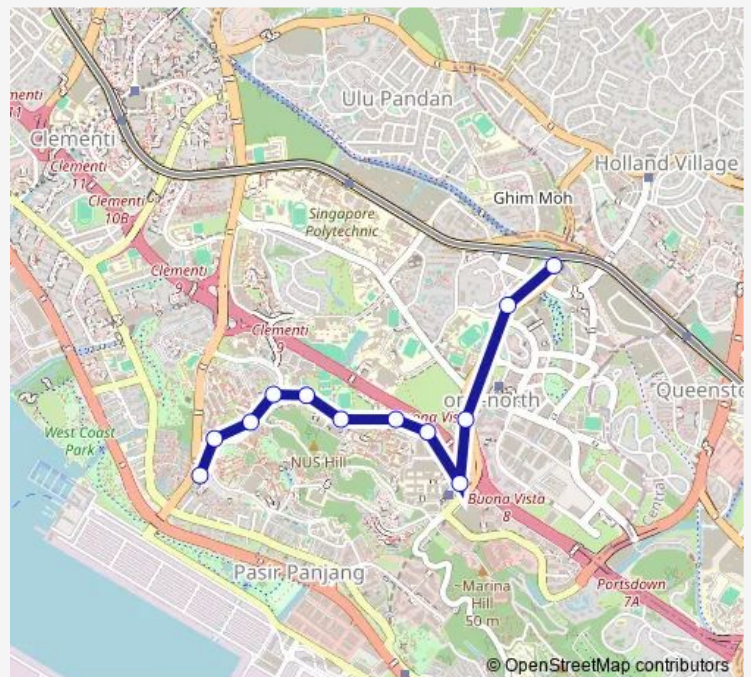

Bus 95B

[Go to website](#)

Direction

Kent Ridge Ter — Buona Vista Stn Exit C

12 stops

[Open route schedule](#)

Kent Ridge Ter

NUS Fac Of Design & Env

Aft Anglo-Chinese Jc

Buona Vista Stn Exit C

Route schedule

Kent Ridge Ter — Buona Vista Stn Exit C

Monday 17:41

Tuesday 17:41

Wednesday 17:41

Thursday 17:41

Friday 17:41

Saturday —

Sunday —

Route info

Direction: Kent Ridge Ter

Stops: 12

Trip Duration: 0 hour 18 min

■ 95B