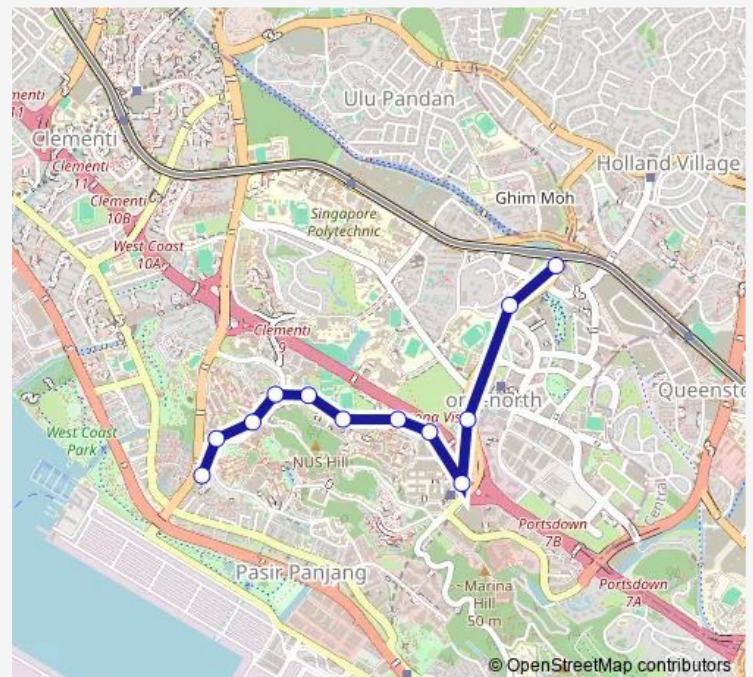

### Direction

Kent Ridge Ter — Buona Vista Stn Exit C

12 stops

[Open route schedule](#)

Kent Ridge Ter

NUS Fac Of Design & Env

Information Technology

Opp Yusof Ishak Hse

University Health Ctr

Opp University Hall

Blk S17

Opp Nuh

Opp Kent Ridge Stn Exit A

Opp Ayer Rajah Ind Est

Aft Anglo-Chinese Jc

Buona Vista Stn Exit C

### Route schedule

Kent Ridge Ter — Buona Vista Stn Exit C

Monday 17:41

Tuesday 17:41

Wednesday 17:41

Thursday 17:41

Friday 17:41

Saturday —

### Route info

Direction: Kent Ridge Ter

Stops: 12

Trip Duration: 0 hour 18 min

■ 95b

BusMaps

95b Bus time schedules and route maps are available in an offline PDF at [busmaps.com](https://busmaps.com). Use the [busmaps.com](https://busmaps.com) website to see live bus times, train schedule or subway schedule, and step-by-step directions for all public transit in Singapore