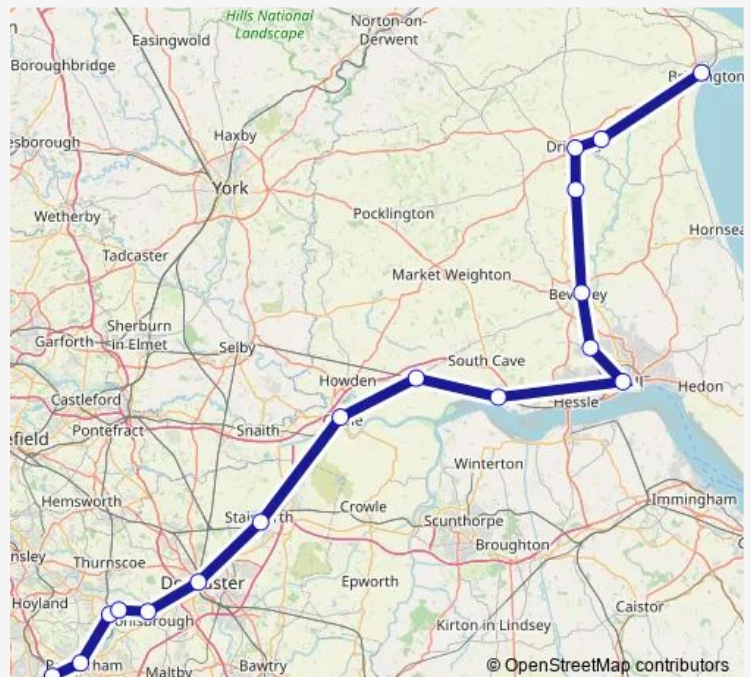

Rail Nt:Mhs->Bdt NT train service from MHS to Bdt

[Go to website](#)

Direction

Meadowhall — Bridlington

17 stops

[Open route schedule](#)

Meadowhall

Rotherham Central

Hull

Cottingham

Beverley

Hutton Cranswick

Driffield

Nafferton

Bridlington

Route schedule

Route info

Direction: Meadowhall

Stops: 17

Trip Duration: 2 hour 16 min

Nt:Mhs->Bdt — NT train service from MHS to Bdt

Nt:Mhs->Bdt Rail time schedules and route maps are available in an offline PDF at busmaps.com. Use the busmaps.com website to see live bus times, train schedule or subway schedule, and step-by-step directions for all public transit in Rotherham