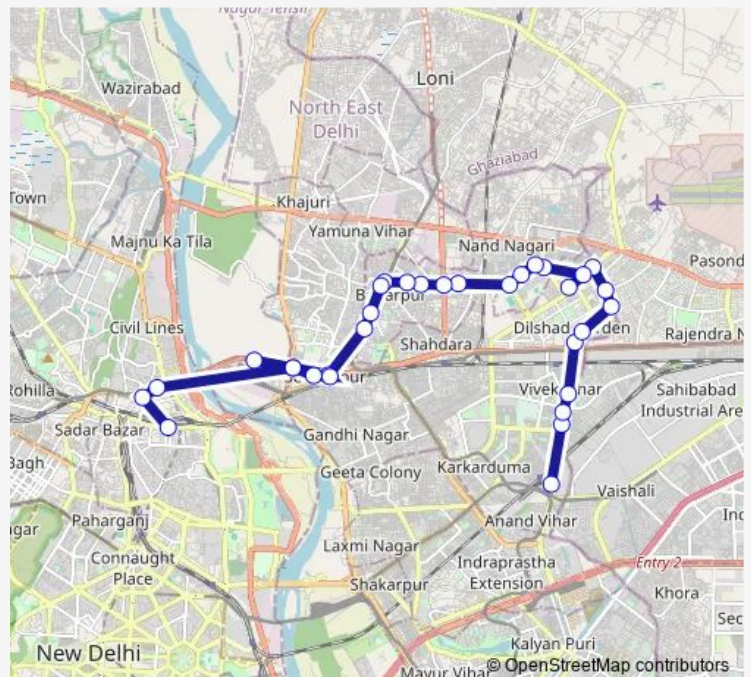

Shiv Mandir

Babarpur Ext / Maujpur Crossing

Mauj Pur

Route schedule

Anand Vihar Isbt Terminal — Old Delhi Railway Station

Monday 05:00-21:05

Tuesday 05:00-21:05

Wednesday 05:00-21:05

Thursday 05:00-21:05

Friday 05:00-21:05

Saturday 05:00-21:05

Sunday 05:00-21:05

Route info

Direction: Anand Vihar Isbt Terminal

Stops: 32

Trip Duration: 1 hour 23 min

0205(NS)Down

Zafrabad School

Zafrabad

Seelampur Metro Station

Seelampur Metro Station

Dharam Pura

Shastri Park

Shyam Giri Mandir

Shastri Park

Isbt Nityanand Marg

Mori Gate Terminal

Old Delhi Railway Station

0205(NS)Down Bus time schedules and route maps are available in an offline PDF at busmaps.com. Use the busmaps.com website to see live bus times, train schedule or subway schedule, and step-by-step directions for all public transit in Delhi