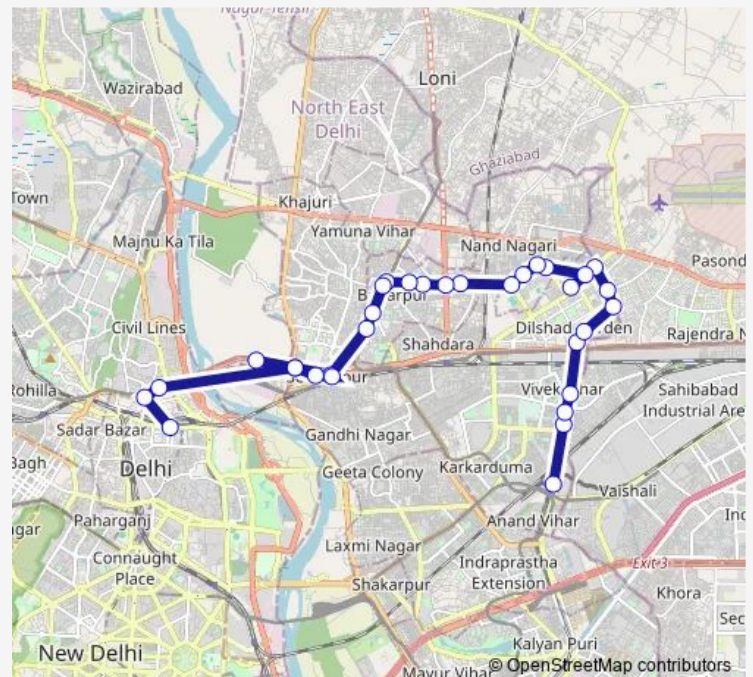

Shiv Mandir

Babarpur Ext / Maujpur Crossing

Mauj Pur

Route schedule

Anand Vihar Isbt Terminal — Old Delhi Railway Station

Monday 05:00-21:05

Tuesday 05:00-21:05

Wednesday 05:00-21:05

Thursday 05:00-21:05

Friday 05:00-21:05

Saturday 05:00-21:05

Sunday 05:00-21:05

Route info

Direction: Anand Vihar Isbt Terminal

Stops: 32

Trip Duration: 1 hour 23 min

Shastri Park

Isbt Nityanand Marg

Mori Gate Terminal

Old Delhi Railway Station

0205(NS)Down Bus time schedules and route maps are available in an offline PDF at busmaps.com. Use the busmaps.com website to see live bus times, train schedule or subway schedule, and step-by-step directions for all public transit in Delhi