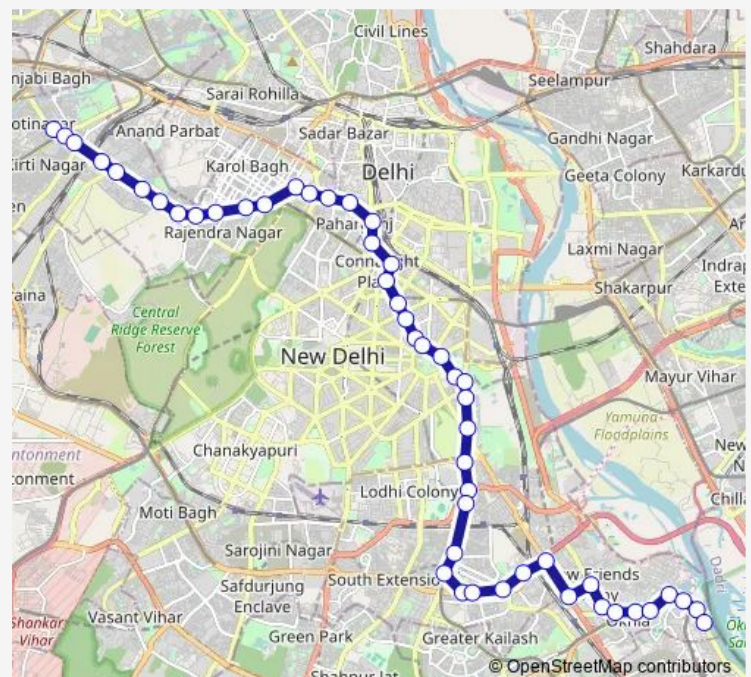

### Route schedule

Karampura Terminal — Unani Hospital / Okhla Ext Thokar  
3

Monday 05:34-23:26

Tuesday 05:34-23:26

Wednesday 05:34-23:26

Thursday 05:34-23:26

Friday 05:34-23:26

Saturday 05:34-23:26

### Route info

Direction: Karampura Terminal

Stops: 49

Trip Duration: 1 hour 39 min

894cldown

Bhartiya Vidya Bhawan

Baroda House

Baroda House