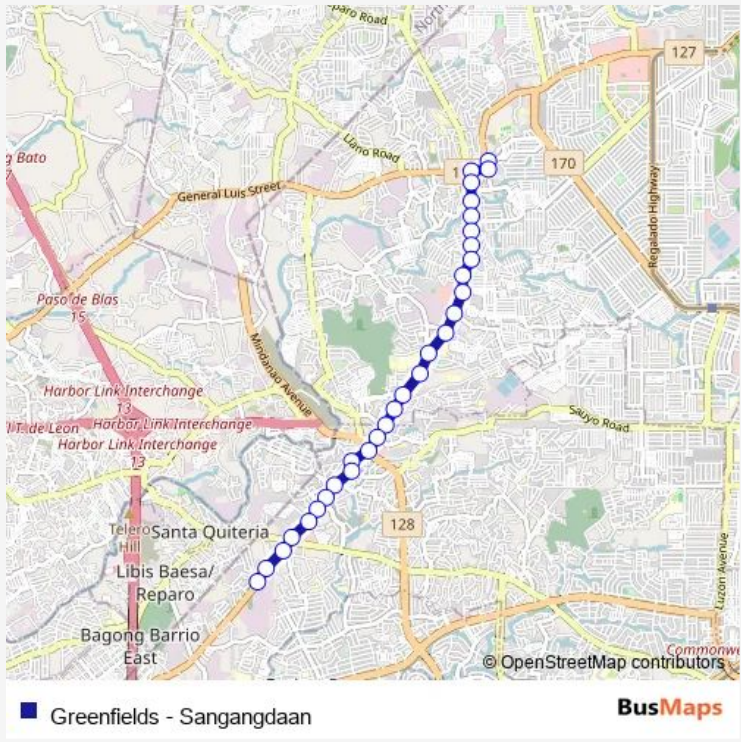

Bus Greenfields - Sangangdaan

[Go to website](#)

Direction
 Dumulay / Quirino Highway, Quezon City, Manila — Quirino Highway / Rodriguez Drive Intersection, Quezon City
 30 stops
[Open route schedule](#)

- Dumulay / Quirino Highway, Quezon City, Manila
- Our Lady Mercy Church, Quirino Highway, Caloocan City
- Ramirez / Quirino Highway, Caloocan City
- Quirino Highway, Quezon City
- Quirino Highway, Quezon City
- Novaliches Elementary School, Quirino Highway, Quezon City
- Quirino Highway, Quezon City
- Quirino Highway, Quezon City
- Quirino Highway / Villaflor Intersection, Quezon City
- Quirino Highway / Premiere Street Intersection, Quezon City
- SM Cinema, Quirino Highway, Quezon City
- St John of Beverly, Quirino Highway, Quezon City
- Quirino Highway / Evangelista Intersection, Quezon City
- Quirino Highway / Rockville Avenue Intersection, Quezon City
- Quirino Highway / T. Urbano Intersection, Quezon City
- Quirino Highway / T. Carreon Intersection, Quezon City
- Quirino Highway / Goodwill Homes 2 Intersection, Quezon City
- Quirino Highway, Quezon City
- Quirino Highway, Quezon City

Route schedule
 Dumulay / Quirino Highway, Quezon City, Manila — Quirino Highway / Rodriguez Drive Intersection, Quezon City

Monday	00:00
Tuesday	00:00
Wednesday	00:00
Thursday	00:00
Friday	00:00
Saturday	00:00
Sunday	00:00

Route info
 Direction: Dumulay / Quirino Highway, Quezon City, Manila
 Stops: 30
 Trip Duration: 0 hour 31 min

Quirino Highway / Mindanao Avenue Intersection, Quezon City

MAN Bus and Trucks, Quirino Highway, Quezon City