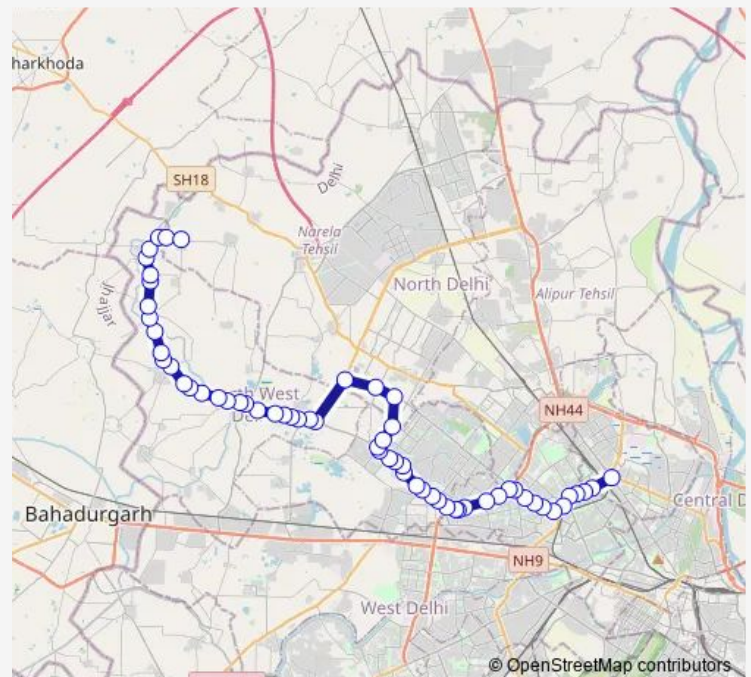

### Route schedule

Azadpur Metro station — Katewara Village

Monday 07:55-21:20

Tuesday 07:55-21:20

Wednesday 07:55-21:20

Thursday 07:55-21:20

Friday 07:55-21:20

Saturday 07:55-21:20

### Route info

Direction: Azadpur Metro station

Stops: 51

Trip Duration: 2 hour 11 min

■ 114bup

BusMaps

Mangolpuri Y Block

Krishna Vihar