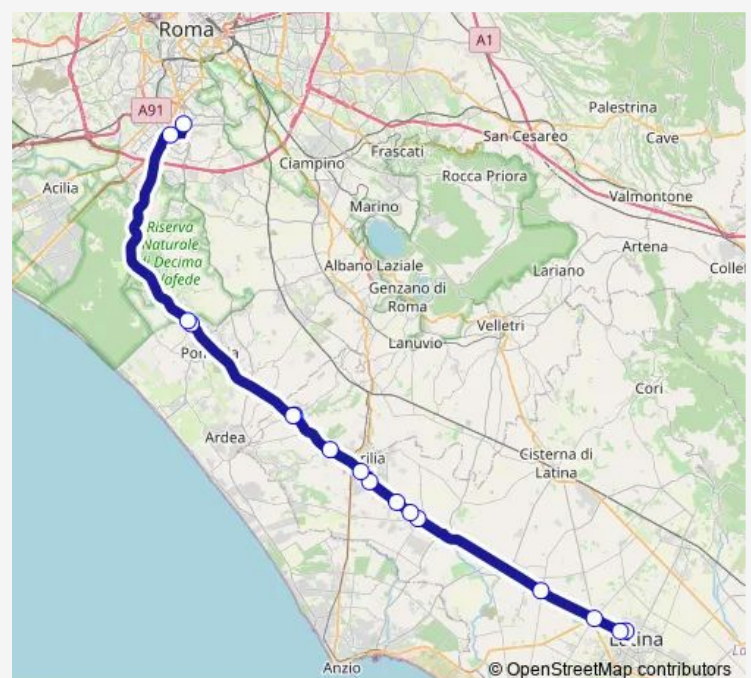

### Direction

Latina | Terminal Bus # f3092 — Roma | Laurentina (Metro B) # f2693

16 stops

[Open route schedule](#)

Latina | Terminal Bus # f3092

Latina | Via Romagnoli # f2638

Latina | Borgo Piave # f2641

Cisterna | Via Pontina (Prato Cesarino) # f2644

### Route schedule

Latina | Terminal Bus # f3092 — Roma | Laurentina (Metro B) # f2693

Monday 06:45

Tuesday 06:45

Wednesday 06:45

Thursday 06:45

Friday 06:45

Saturday —

### Route info

Direction: Latina | Terminal Bus # f3092

Stops: 16

Trip Duration: 1 hour 35 min

Bus time schedules and route maps are available in an offline PDF at [busmaps.com](https://busmaps.com). Use the [busmaps.com](https://busmaps.com) website to see live bus times, train schedule or subway schedule, and step-by-step directions for all public transit in Latina