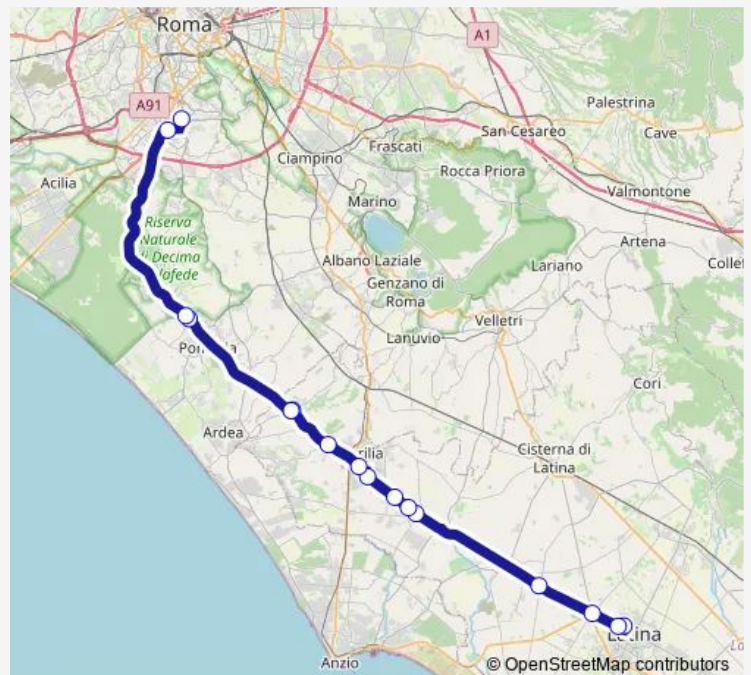

Bus Latina - Roma Laurentina # Lt5a

[Go to website](#)

Direction

Latina | Terminal Bus # f3092 — Roma | Laurentina (Metro B) # f2693

16 stops

[Open route schedule](#)

Latina | Terminal Bus # f3092

Latina | Via Romagnoli # f2638

Pomezia | Via Pontina (Monte d'Oro) # f2680

Roma | Ospedale Sant'Eugenio # f12701

Roma | Laurentina (Metro B) # f2693

Route schedule

Latina | Terminal Bus # f3092 — Roma | Laurentina (Metro B) # f2693

Monday 06:45

Tuesday 06:45

Wednesday 06:45

Thursday 06:45

Friday 06:45

Saturday —

Sunday —

Route info

Direction: Latina | Terminal Bus # f3092

Stops: 16

Trip Duration: 1 hour 29 min

Latina - Roma Laurentina # Lt5a

Bus time schedules and route maps are available in an offline PDF at busmaps.com. Use the busmaps.com website to see live bus times, train schedule or subway schedule, and step-by-step directions for all public transit in Latina