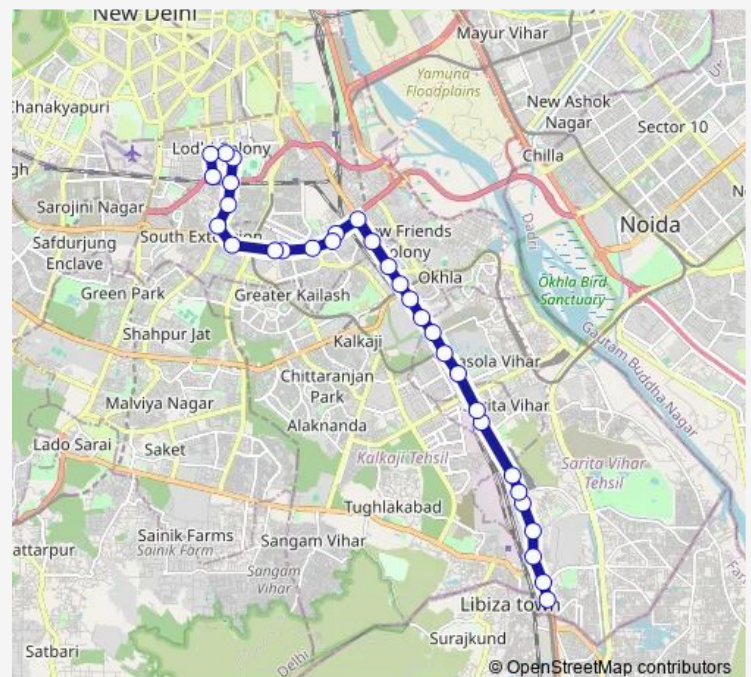

### Route schedule

Badarpur Border — Kushak Nallah Depot

Monday 05:33-07:06

Tuesday 05:33-07:06

Wednesday 05:33-07:06

Thursday 05:33-07:06

Friday 05:33-07:06

Saturday 05:33-07:06

Sunday 05:33-07:06

### Route info

Direction: Badarpur Border

Stops: 31

Trip Duration: 1 hour 4 min

460stldown

BusMaps

Gupta Market

Gupta Market