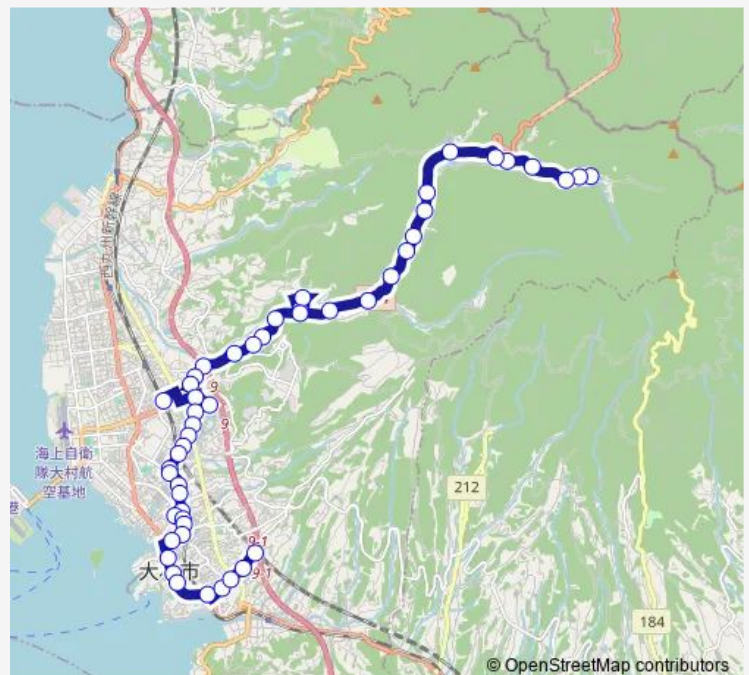

Bus 3向木場入口 3向木場入口大村ｲﾝﾀｰ・新大村駅・下諏訪

[Go to website](#)

Direction

黒木上り — 向木場入口上り

50 stops

[Open route schedule](#)

黒木上り

板小屋上り

小岳入口上り

板川内上り

岩屋口上り

黒木小学校前上り

萱瀬ダム上り

ダム下上り

上久良原上り

久良原上り

駄留上り

榎茶屋上り

田下上り

下田下上り

萱瀬小学校前上り

宮代町公民館公民館前

宮代上り

吉丸上り

原郷上り

原郷山口上り

石割場上り

Route schedule

黒木上り — 向木場入口上り

Monday —

Tuesday —

Wednesday —

Thursday —

Friday —

Saturday 07:50

Sunday 07:50

Route info

Direction: 黒木上り

Stops: 50

Trip Duration: 0 hour 57 min

■ 3向木場入口 — 3向木場入口大村ｲﾝﾀｰ・新大村駅・下諏訪 **BusMaps**