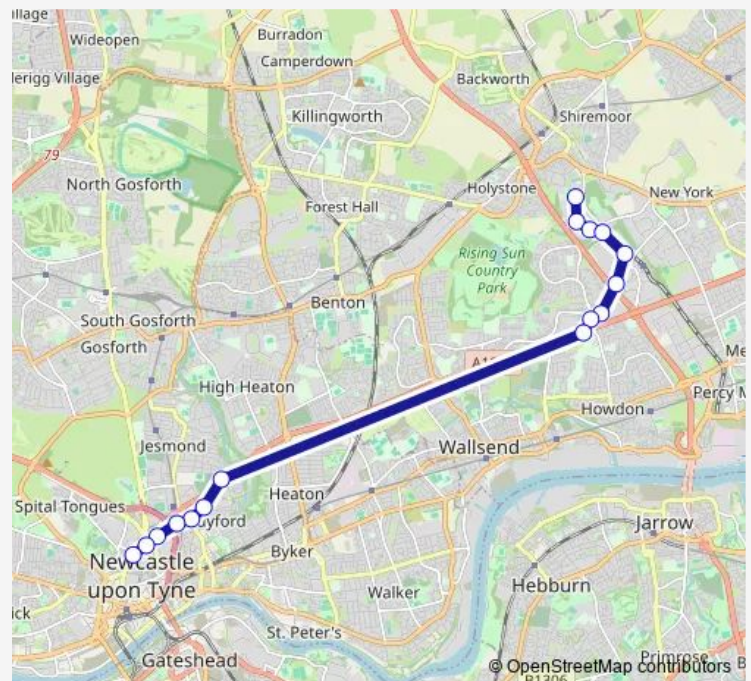

Cobalt Business Park South

Atmel Way

Cobalt Link Road - North

Silver Fox Way-Procter & Gamble

Quicksilver Way - Orange

Cobalt Business Park

The Silverlink North - The Village Hotel

### Route schedule

Haymarket Bus Station — The Silverlink North - The Village Hotel

Monday 07:25-08:24

Tuesday 07:25-08:24

Wednesday 07:25-08:24

Thursday 07:25-08:24

Friday 07:25-08:24

Saturday —

### Route info

Direction: Haymarket Bus Station

Stops: 19

Trip Duration: 0 hour 28 min

X39 — Cobalt Park - Newcastle

## Route info

Direction: Quicksilver Way

Stops: 16

Trip Duration: 0 hour 28 min

**Direction**

Quicksilver Way — Haymarket Bus Station

16 stops

[Open route schedule](#)