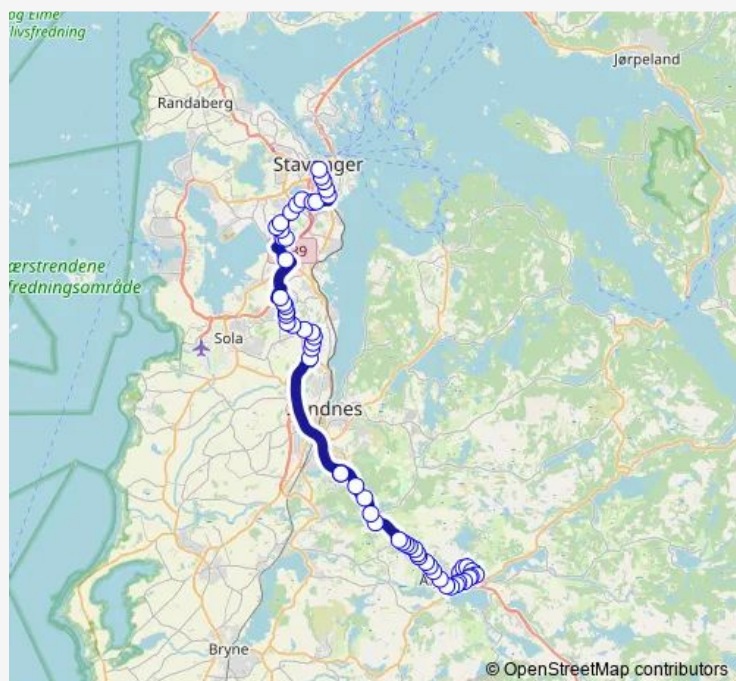

Thursday —

Friday 07:05-16:35

Saturday —

Sunday —

Route info

Direction: Stavanger bussterminal

Stops: 61

Trip Duration: 1 hour 0 min

■ X39

BusMaps

National Oilwell Varco

Tvedtsenteret

Koppholen

Equinor vest

Forus øst

Torvmyrå