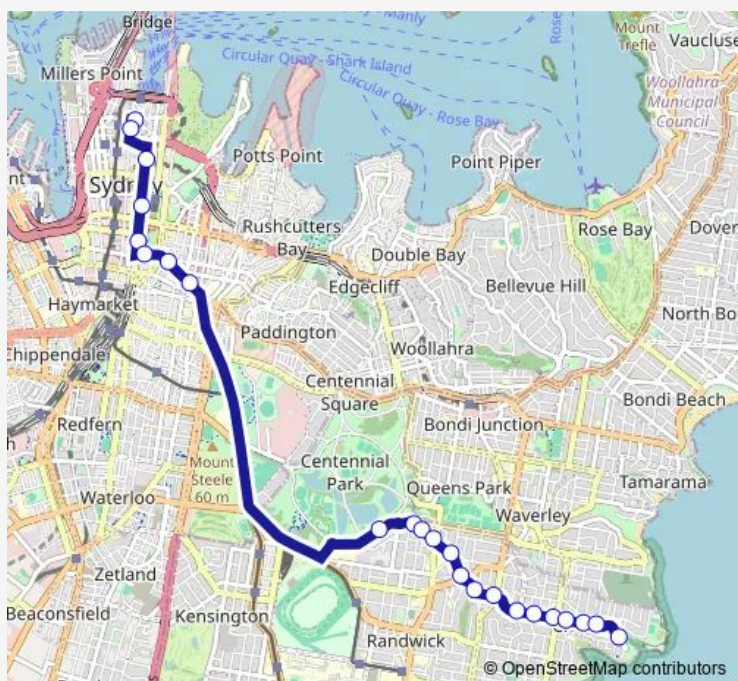

### Route schedule

Gresham St At Bridge St — Clovelly Rd Terminus

Monday 16:15-18:47

Tuesday 16:15-18:47

Wednesday 16:15-18:47

Thursday 16:15-18:47

Friday 16:15-18:47

Saturday —

### Route info

Direction: Gresham St At Bridge St

Stops: 23

Trip Duration: 0 hour 42 min

X39 — Prepay-Only - Clovelly to City Martin Place (Express Service)

Clovelly Rd At Keith St

Clovelly Rd Terminus

## Route schedule

Clovelly Rd Terminus — Martin Place Station, Elizabeth St, Stand C

Monday 07:14-08:14

Tuesday 07:14-08:14

Wednesday 07:14-08:14

Thursday 07:14-08:14

Friday 07:14-08:14

Saturday —