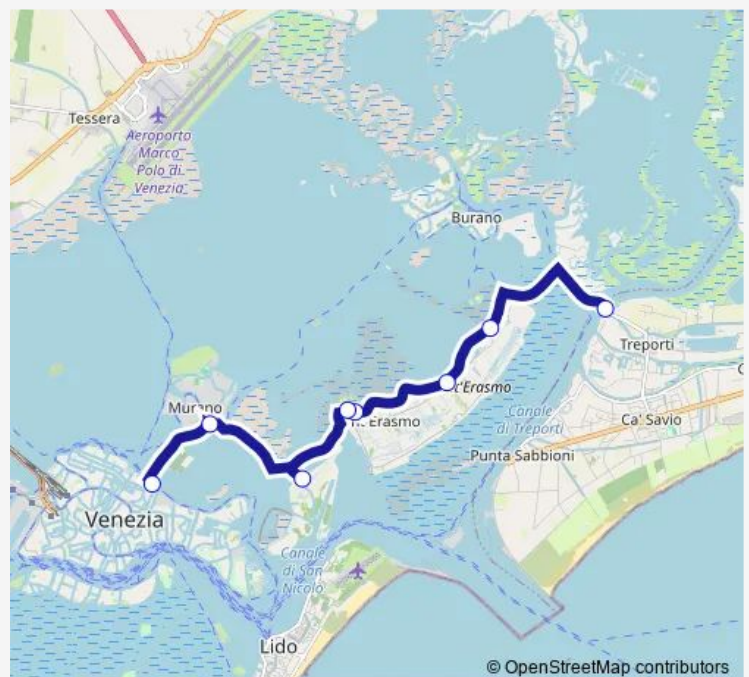

S. Erasmo Capannone

S. Erasmo Chiesa

S. Erasmo Punta Vela

Treporti

Route schedule

F.te Nove D — Treporti

Monday 08:45-22:40

Tuesday 08:45-22:40

Wednesday 08:45-22:40

Thursday 08:45-22:40

Friday 08:45-22:40

Saturday 08:45-22:40

Sunday 08:45-22:40

Route info

Direction: F.te Nove D

Stops: 8

Trip Duration: 1 hour 0 min

13 — F.te Nove D - Treporti

Direction

F.te Nove D — Treporti

8 stops

[Open route schedule](#)

F.te Nove D

Murano Faro A

Treporti — F.te Nove D

Monday	04:50-23:40
Tuesday	04:50-23:40
Wednesday	04:50-23:40
Thursday	04:50-23:40
Friday	04:50-23:40
Saturday	04:50-23:40
Sunday	04:50-23:40

Route info

Direction: Treporti

Stops: 8

Trip Duration: 1 hour 0 min