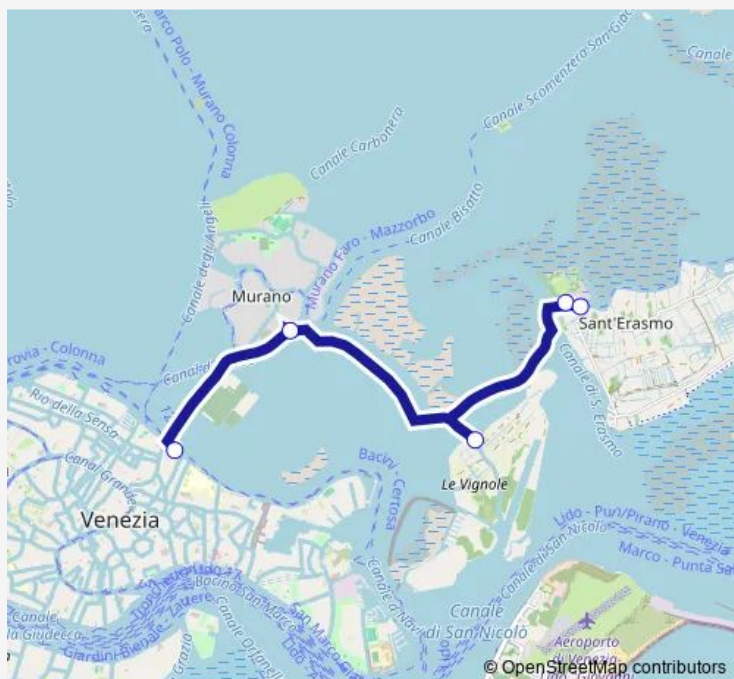

Thursday 09:57-15:57

Friday 09:57-15:57

Saturday 09:57-15:57

Sunday 09:57-15:57

Route info

Direction: S. Erasmo Capannone

Stops: 5

Trip Duration: 0 hour 28 min

Direction

F.te Nove D — S. Erasmo Capannone

5 stops

[Open route schedule](#)

F.te Nove D

Murano Faro A

Vignole

Lazzaretto N. A Richiesta