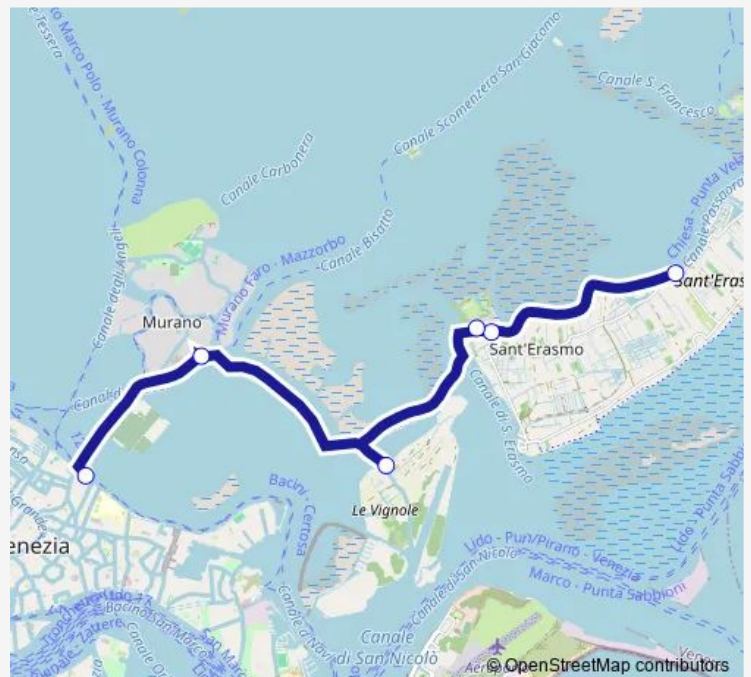

Thursday 06:05-17:25

Friday 06:05-17:25

Saturday 06:05-17:25

Sunday 06:05-17:25

Route info

Direction: F.te Nove D

Stops: 6

Trip Duration: 0 hour 40 min

Direction

S. Erasmo Chiesa — F.te Nove D

6 stops

[Open route schedule](#)

S. Erasmo Chiesa

S. Erasmo Capannone

Lazzaretto N. A Richiesta

Vignole

Friday 05:55-18:05

Saturday 05:55-18:05

Sunday 05:55-18:05

Route info

Direction: S. Erasmo Chiesa

Stops: 6

Trip Duration: 0 hour 40 min

Direction