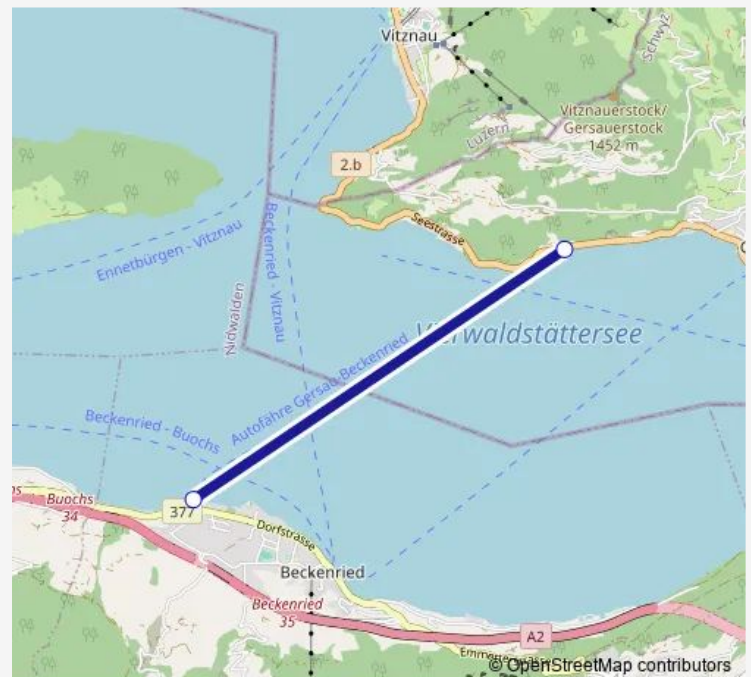

Ferry 13 FAE 13

[Go to website](#)

Direction

undefined — undefined

0 stops

[Open route schedule](#)

Route schedule

undefined — undefined

Monday	10:00
Tuesday	10:00
Wednesday	10:00
Thursday	10:00
Friday	10:00
Saturday	10:00
Sunday	10:00

Route info

Direction:

Stops: 0

Trip Duration: – min

13 — FAE 13

13 Ferry time schedules and route maps are available in an offline PDF at busmaps.com. Use the busmaps.com website to see live bus times, train schedule or subway schedule, and step-by-step directions for all public transit in Beckenried