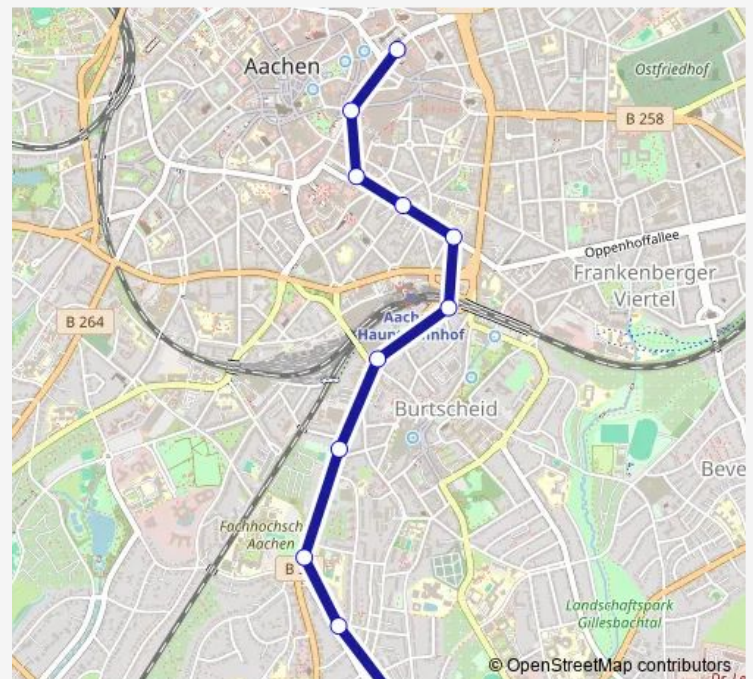

Aachen, Ronheider Weg

Aachen, Burtscheid Sebastianstraße

Aachen, Burtscheid Hauptstraße

Aachen, Kapitelstraße

Aachen, Normaluhr

Aachen, Wallstraße

Aachen, Theater

Aachen, Elisenbrunnen

Aachen, Bushof

Route schedule

Aachen, St. Vither Straße — Aachen, Bushof

Monday	14:02-15:45
Tuesday	14:02-15:45
Wednesday	14:02-15:45
Thursday	14:02-15:45
Friday	14:02-15:45
Saturday	—
Sunday	—

Route info

Direction: Aachen, St. Vither Straße

Stops: 11

Trip Duration: 0 hour 18 min

Direction

Aachen, Ronheider Weg — Aachen, Elisenbrunnen

8 stops

[Open route schedule](#)

Aachen, Ronheider Weg

Aachen, Ronheider Weg — Aachen, Elisenbrunnen

Monday	14:02
Tuesday	14:02
Wednesday	14:02
Thursday	14:02
Friday	14:02
Saturday	—
Sunday	—

Route info

Direction: Aachen, Ronheider Weg

Stops: 8

Trip Duration: 0 hour 13 min