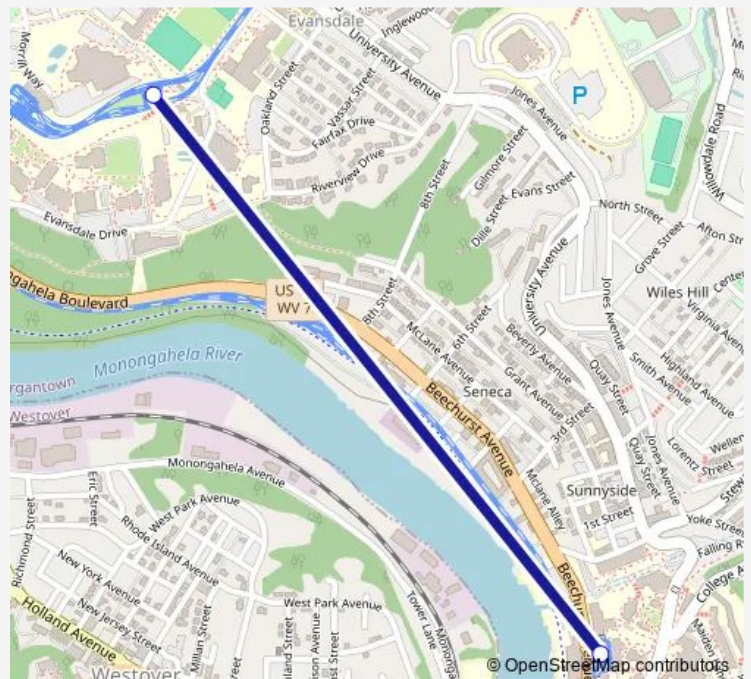

### Direction

Beechurst — Towers

2 stops

[Open route schedule](#)

Beechurst

Towers

### Route schedule

Beechurst — Towers

Monday	06:30-22:00
Tuesday	06:30-22:00
Wednesday	06:30-22:00
Thursday	06:30-22:00
Friday	06:30-22:00
Saturday	06:30-22:00
Sunday	—

### Route info

Direction: Beechurst

Stops: 2

Trip Duration: 0 hour 15 min

 TOW-BEE-TOW

BusMaps

TOW-BEE-TOW Tram time schedules and route maps are available in an offline PDF at [busmaps.com](https://busmaps.com). Use the [busmaps.com](https://busmaps.com) website to see live bus times, train schedule or subway schedule, and step-by-step directions for all public transit in Morgantown