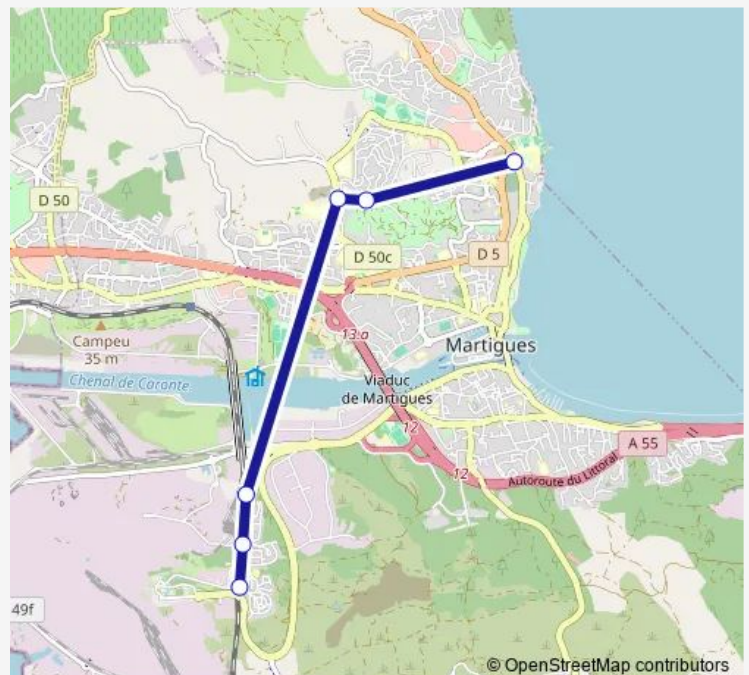

Lavera

Les Tamaris

Route schedule

Lycée Paul Langevin — Les Tamaris

Monday —

Tuesday —

Wednesday 17:00

Thursday —

Friday —

Saturday —

Sunday —

Route info

Direction: Lycée Paul Langevin

Stops: 6

Trip Duration: 0 hour 24 min

5106 — CLG M Pagnol LYC J Lurçat P Langevin