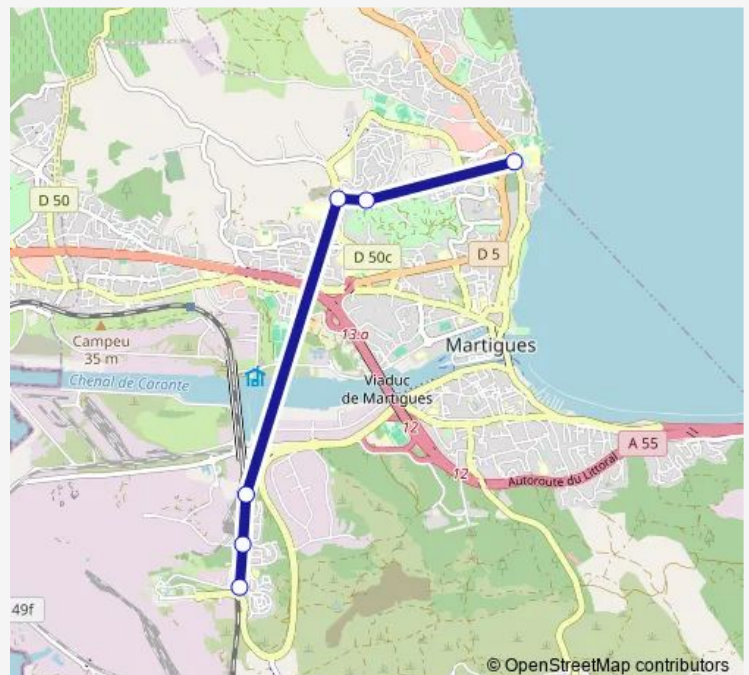

Bus 5106 CLG M Pagnol LYC J Lurçat P Langevin[Go to website](#)**Direction**

Lycée Paul Langevin — Les Tamaris

6 stops

[Open route schedule](#)

Lycée Paul Langevin

Lycée Brise Lames

Lycée Jean Lurçat

Gare Lavéra

Lavera

Les Tamaris

Route schedule

Lycée Paul Langevin — Les Tamaris

Monday	—
Tuesday	—
Wednesday	17:00
Thursday	—
Friday	—
Saturday	—
Sunday	—

Route info

Direction: Lycée Paul Langevin

Stops: 6

Trip Duration: 0 hour 24 min

5106 — CLG M Pagnol LYC J Lurçat P Langevin

5106 Bus time schedules and route maps are available in an offline PDF at busmaps.com. Use the busmaps.com website to see live bus times, train schedule or subway schedule, and step-by-step directions for all public transit in Martigues