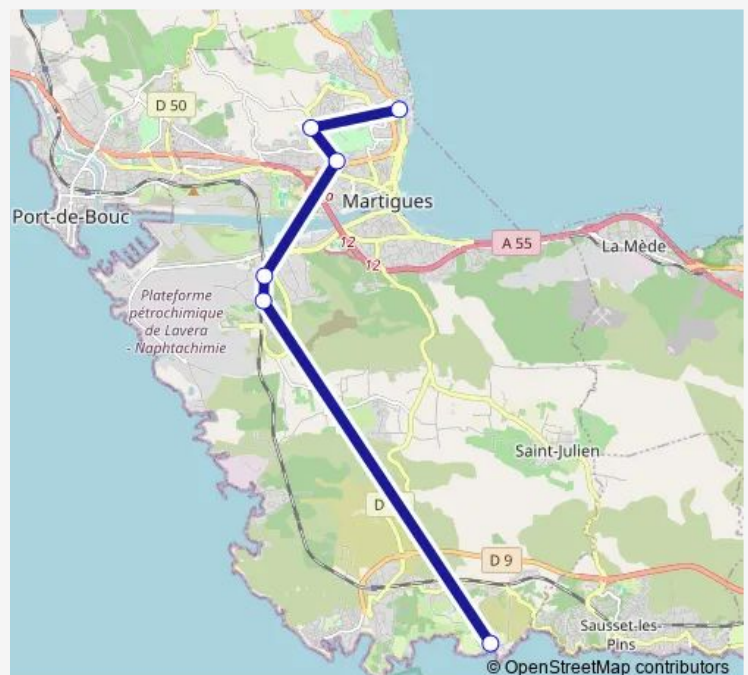

### Route schedule

Lycée Paul Langevin — Les Tamaris

Monday —

Tuesday —

Wednesday 17:00

Thursday —

Friday —

Saturday —

### Route info

Direction: Lycée Paul Langevin

Stops: 6

Trip Duration: 0 hour 24 min

## Direction

Les Tamaris Le Port — Marcel Pagnol

6 stops

[Open route schedule](#)

Les Tamaris Le Port

Lavera

Gare Lavéra

Lycée Paul Langevin

## Route info

Direction: Les Tamaris Le Port

Stops: 6

Trip Duration: 0 hour 30 min