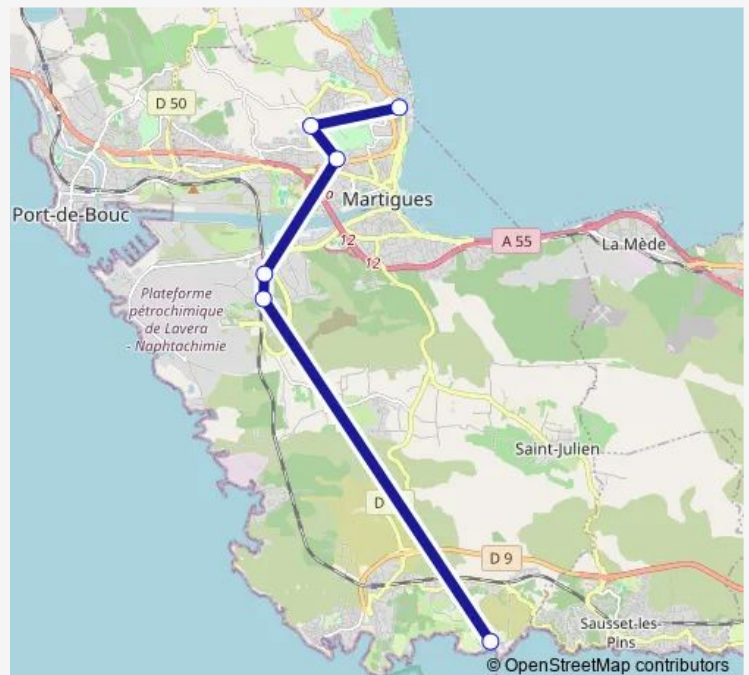

## Route schedule

Lycée Paul Langevin — Les Tamaris

Monday —

Tuesday —

Wednesday 17:00

Thursday —

Friday —

Saturday —

## Route info

Direction: Lycée Paul Langevin

Stops: 6

Trip Duration: 0 hour 24 min

## Direction

Les Tamaris Le Port — Marcel Pagnol

6 stops

[Open route schedule](#)

Les Tamaris Le Port

Lavera

Gare Lavéra

Lycée Paul Langevin

## Route info

Direction: Les Tamaris Le Port

Stops: 6

Trip Duration: 0 hour 30 min