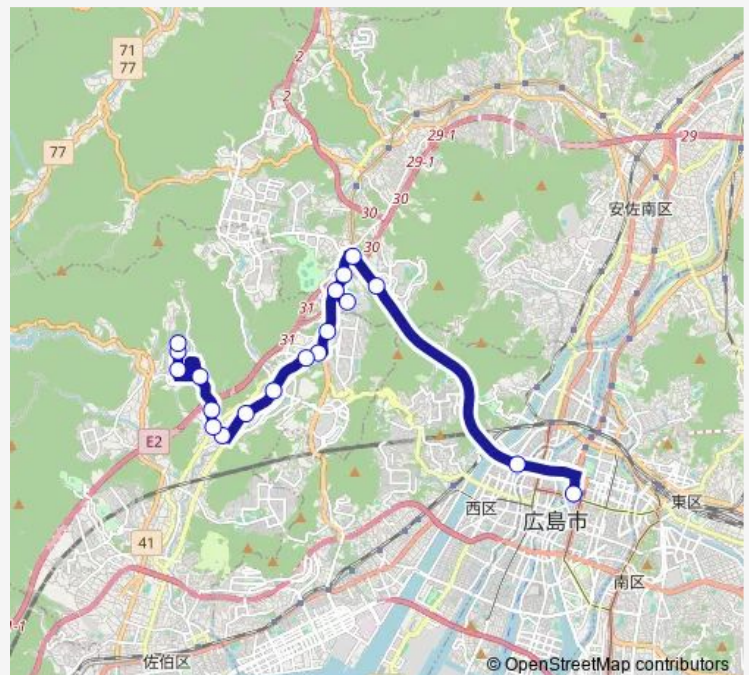

Saturday 11:53-18:23

Sunday 11:53-18:23

Route info

Direction: 広島バスセンター

Stops: 19

Trip Duration: 0 hour 36 min

■ 60-3 — 五月が丘団地・免許センター・ジ アウトレット広島・そのの線

60-3 Bus time schedules and route maps are available in an offline PDF at busmaps.com. Use the busmaps.com website to see live bus times, train schedule or subway schedule, and step-by-step directions for all public transit in Hiroshima