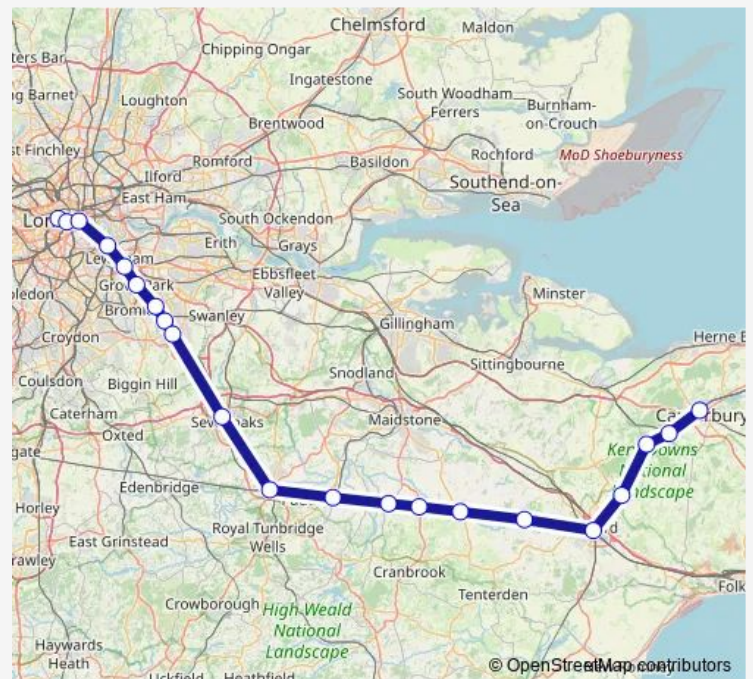

Marden

Staplehurst

Headcorn

Pluckley

Ashford International

Wye

Chilham

Chartham

Canterbury West

### Route schedule

London Charing Cross — Canterbury West

Monday —

Tuesday —

Wednesday —

Thursday —

Friday —

Saturday 23:40

### Route info

Direction: London Charing Cross

Stops: 21

Trip Duration: 1 hour 50 min

Se:Chx->Cbw — SE train service from CHX to Cbw

Se:Chx->Cbw Rail time schedules and route maps are available in an offline PDF at [busmaps.com](https://busmaps.com). Use the [busmaps.com](https://busmaps.com) website to see live bus times, train schedule or subway schedule, and step-by-step directions for all public transit in London