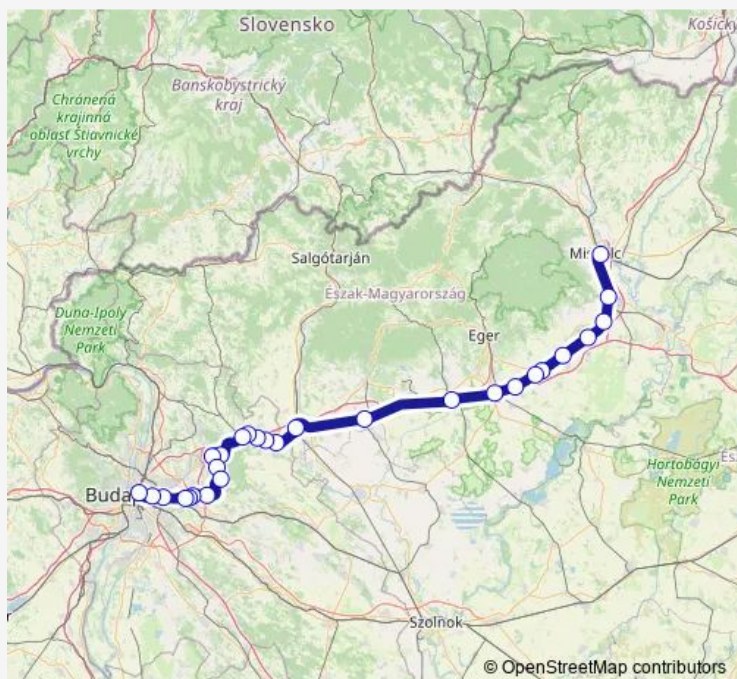

Tura

Galgahévíz

Hévízgyörk

Aszód

Bag

Máriabesnyő

Gödöllő

Gödöllő-Állami telepek

Isaszeg

Route schedule

Miskolc-Tiszai — Budapest-Keleti

Monday	—
Tuesday	—
Wednesday	—
Thursday	—
Friday	—
Saturday	—
Sunday	17:34

Route info

Direction: Miskolc-Tiszai

Stops: 28

Trip Duration: 3 hour 6 min