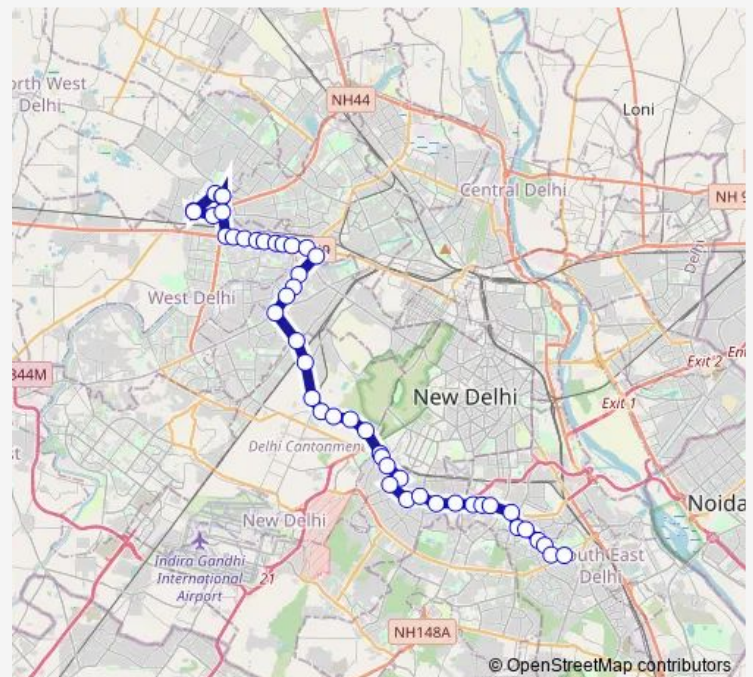

ESI Hospital

Rajdhani College / Raja Garden

Rajouri Garden

Route schedule

Q Block Mangolpuri — Nehru Place Terminal

Monday 08:40-21:55

Tuesday 08:40-21:55

Wednesday 08:40-21:55

Thursday 08:40-21:55

Friday 08:40-21:55

Saturday 08:40-21:55

Sunday 08:40-21:55

Route info

Direction: Q Block Mangolpuri

Stops: 47

Trip Duration: 2 hour 7 min