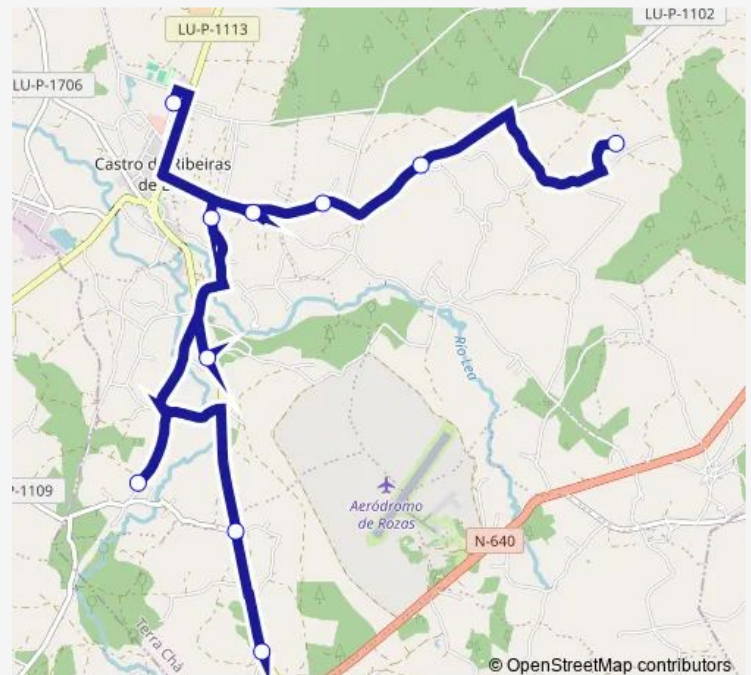

Route schedule

Ceip Veleiro-Docampo — Rozas LU-113

Monday 15:10

Tuesday 15:40

Wednesday 15:10

Thursday 15:40

Friday 15:10

Saturday —

Sunday —

Route info

Direction: Ceip Veleiro-Docampo

Stops: 11

Trip Duration: 0 hour 29 min

■ Xg636015 — Ceip Veleiro-Docampo-Rozas Lu-113

BusMaps

Xg636015 Bus time schedules and route maps are available in an offline PDF at busmaps.com. Use the busmaps.com website to see live bus times, train schedule or subway schedule, and step-by-step directions for all public transit in Lugo