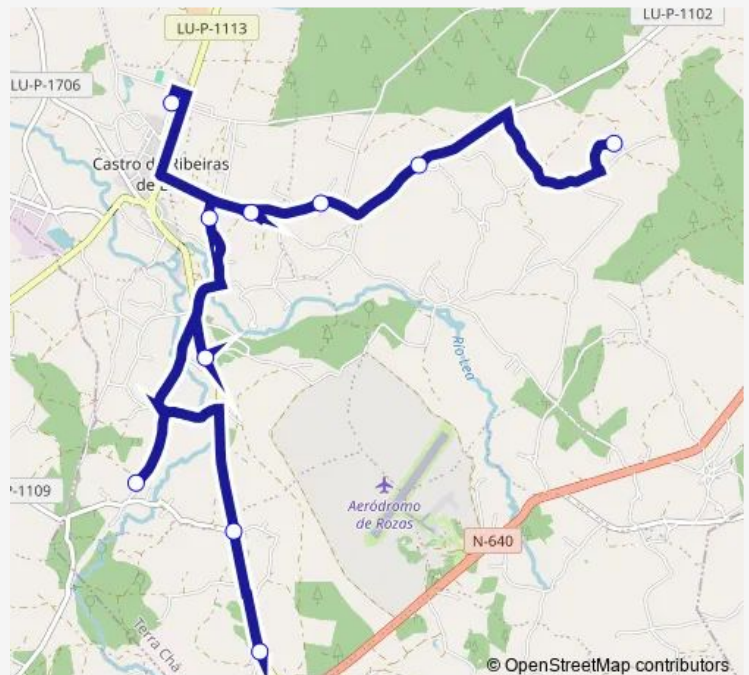

Bouzaboa 3

Cemiterio (Camiño Real)

Tormentosa

Xesteira

Cornide-Casa Alta

Cruce Santalleiro

Rozas LU-113

**Route schedule**

Ceip Veleiro-Docampo — Rozas LU-113

Monday 15:10

Tuesday 15:40

Wednesday 15:10

Thursday 15:40

Friday 15:10

Saturday —

Sunday —

**Route info**

Direction: Ceip Veleiro-Docampo

Stops: 10

Trip Duration: 0 hour 29 min

■ XG636015 — Ceip Veleiro-Docampo-Rozas Lu-113

XG636015 Bus time schedules and route maps are available in an offline PDF at [busmaps.com](https://busmaps.com). Use the [busmaps.com](https://busmaps.com) website to see live bus times, train schedule or subway schedule, and step-by-step directions for all public transit in Lugo