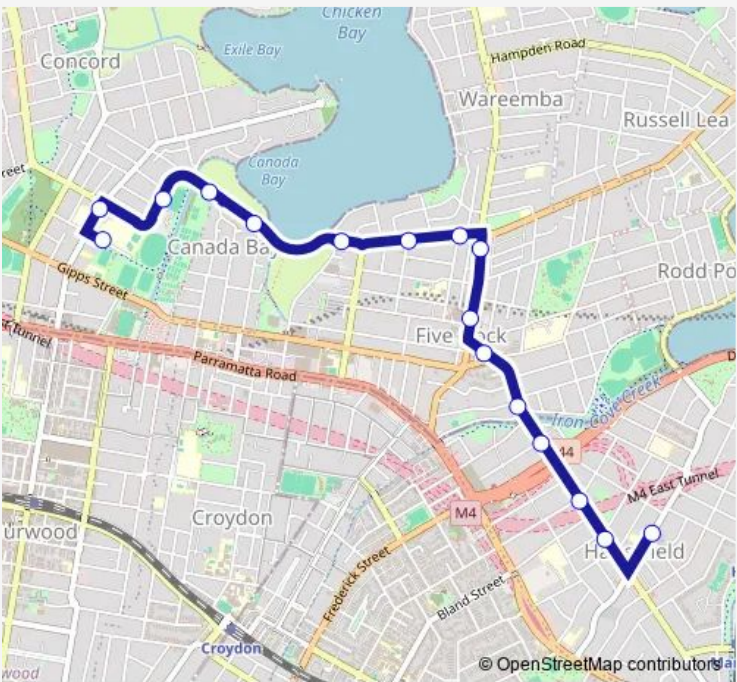

School Bus 655s Dalhousie and Deakin to Concord High School

[Go to website](#)

Direction
 St Joan Of Arc Church, Dalhousie St — Concord High School, Stanley St

16 stops

[Open route schedule](#)

- St Joan Of Arc Church, Dalhousie St
- Ramsay St At Yasmar Av
- Ramsay St At Alt St
- Ramsay St After Wattle St
- Ramsay Rd At Harrabrook Av
- Ramsay Rd At Fairlight St
- Five Dock Shops, Great North Rd
- Great North Rd Before Lyons Rd
- Lyons Rd West At West St
- Lyons Rd West At Scott St
- Lyons Rd West At William St
- Lyons Rd West At Regatta Rd
- Lyons Rd West After Bayview Rd
- St Lukes Park North, Crane St
- Burwood Rd At Crane St
- Concord High School, Stanley St

Route schedule

St Joan Of Arc Church, Dalhousie St — Concord High School, Stanley St

Monday	08:26
Tuesday	08:26
Wednesday	08:26
Thursday	08:26
Friday	—
Saturday	—
Sunday	—

Route info

Direction: St Joan Of Arc Church, Dalhousie St

Stops: 16

Trip Duration: 0 hour 17 min

655s School Bus time schedules and route maps are available in an offline PDF at busmaps.com. Use the busmaps.com website to see live bus times, train schedule or subway schedule, and step-by-step directions for all public transit in Sydney