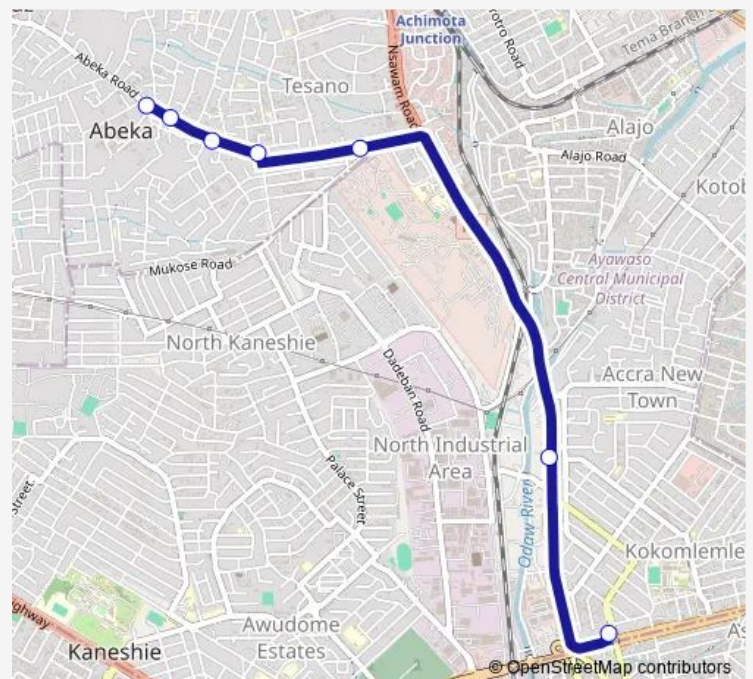

Bus 013B Lido Terminal (Circle Overhead) to G

[Go to website](#)

Direction

Terminal Lido Terminal (Circle Overhead) — Terminal G

7 stops

[Open route schedule](#)

Terminal Lido Terminal (Circle Overhead)

Caprice

Abeka Junction

Total 013

Adom

Abeka Market

Terminal G

Route schedule

Terminal Lido Terminal (Circle Overhead) — Terminal G

Monday 16:17

Tuesday 16:17

Wednesday 16:17

Thursday 16:17

Friday 16:17

Saturday 16:17

Sunday 16:17

Route info

Direction: Terminal Lido Terminal (Circle Overhead)

Stops: 7

Trip Duration: 0 hour 33 min

013B — Lido Terminal (Circle Overhead) to G

013B Bus time schedules and route maps are available in an offline PDF at busmaps.com. Use the busmaps.com website to see live bus times, train schedule or subway schedule, and step-by-step directions for all public transit in Accra