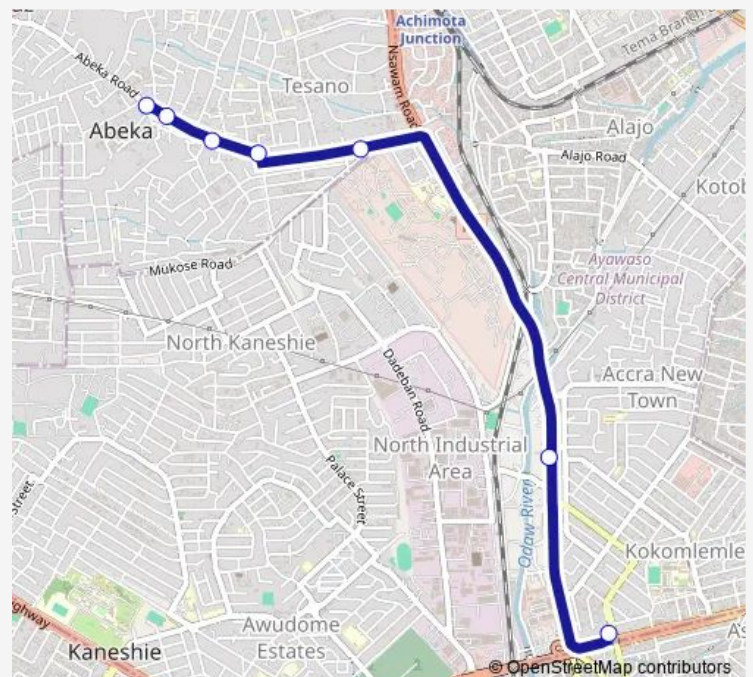

Bus 013b Lido Terminal (Circle Overhead) to G

[Go to website](#)

Direction

Terminal Lido Terminal (Circle Overhead) — Terminal G

7 stops

[Open route schedule](#)

Terminal Lido Terminal (Circle Overhead)

Caprice

Abeka Junction 1

Junction 216

Adom

New Fadaman junc.

Terminal G

Route schedule

Terminal Lido Terminal (Circle Overhead) — Terminal G

Monday 16:17

Tuesday 16:17

Wednesday 16:17

Thursday 16:17

Friday 16:17

Saturday 16:17

Sunday 16:17

Route info

Direction: Terminal Lido Terminal (Circle Overhead)

Stops: 7

Trip Duration: 0 hour 33 min

013b — Lido Terminal (Circle Overhead) to G

013b Bus time schedules and route maps are available in an offline PDF at busmaps.com. Use the busmaps.com website to see live bus times, train schedule or subway schedule, and step-by-step directions for all public transit in Accra