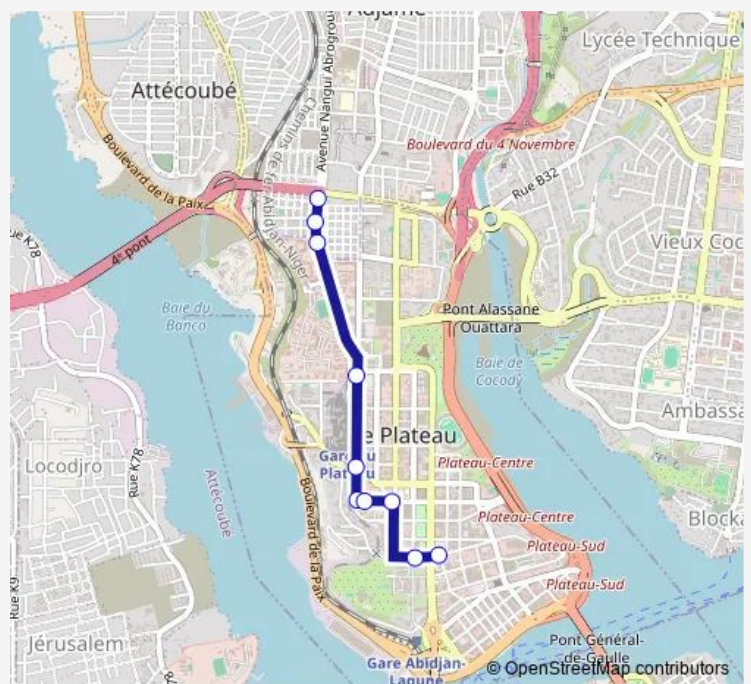

### Direction

Mairie Adjamé — Super U

10 stops

[Open route schedule](#)

Mairie Adjamé

Pharmacie d'Adjamé-Santé

Insp

Cité Administrative

### Route schedule

Mairie Adjamé — Super U

Monday	06:00
Tuesday	06:00
Wednesday	06:00
Thursday	06:00
Friday	06:00
Saturday	06:00
Sunday	06:00

### Route info

Direction: Mairie Adjamé

Stops: 10

Trip Duration: 0 hour 13 min

## Direction

Super U — Mairie Adjamé

8 stops

[Open route schedule](#)

Super U

Pigier Côte d'Ivoire

Pharmacie du Longchamp

Cité Administrative