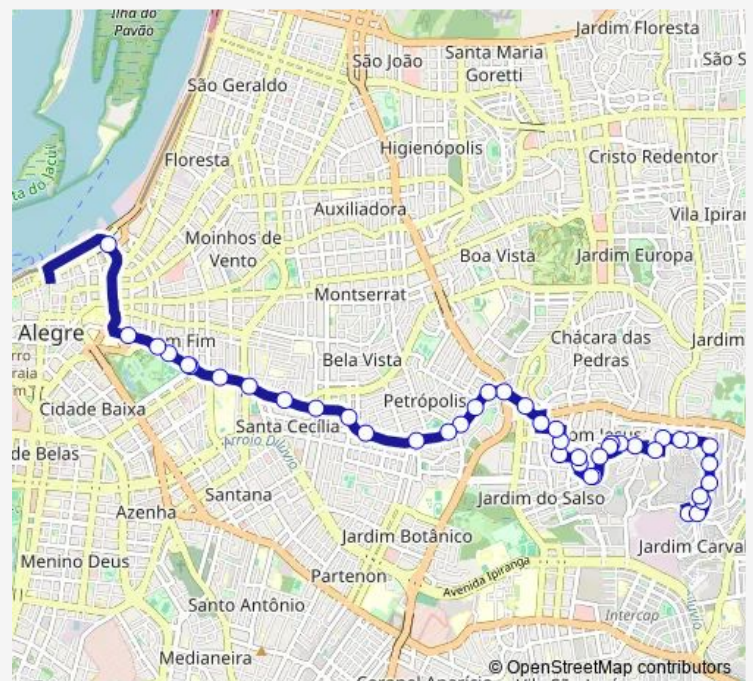

Saturday 05:00-23:55

Sunday 05:30-23:55

Route info

Direction: Seis Vila Fatima-Pinto

Stops: 43

Trip Duration: 0 hour 37 min

BOM Jesus SAO Lucas

Jordao

Saturday 00:00-23:35

Sunday 00:30-23:55

Route info

Direction: Julio DE Castilhos

Stops: 40

Trip Duration: 0 hour 34 min

Canto

Canto