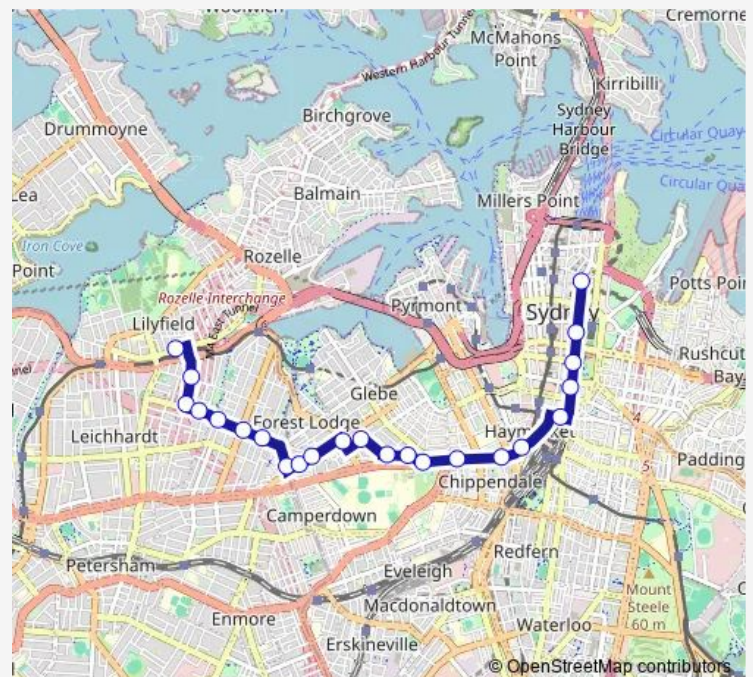

Central Station, Railway Square, Stand J

Hay St Opp Belmore Park

Museum Station, Downing Centre, Stand E

Museum Station, Elizabeth St, Stand D

Route schedule

Lilyfield Rd At Trevor St — Martin Place Station, Elizabeth St, Stand C

Monday 05:03-23:56

Tuesday 05:03-23:56

Wednesday 05:03-23:56

Thursday 05:03-23:56

Friday 05:03-23:56

Saturday 04:57-23:53

Sunday 05:46-23:36

Route info

Direction: Lilyfield Rd At Trevor St

Stops: 23

Trip Duration: 0 hour 28 min

470 — City Martin Place to Lilyfield

St James Station, Elizabeth St, Stand C

Martin Place Station, Elizabeth St, Stand C

Direction

Martin Place Station, Elizabeth St, Stand F — Lilyfield Rd At Edward St

21 stops

[Open route schedule](#)

Martin Place Station, Elizabeth St, Stand F

St James Station, Elizabeth St, Stand A

Museum Station, Elizabeth St, Stand C