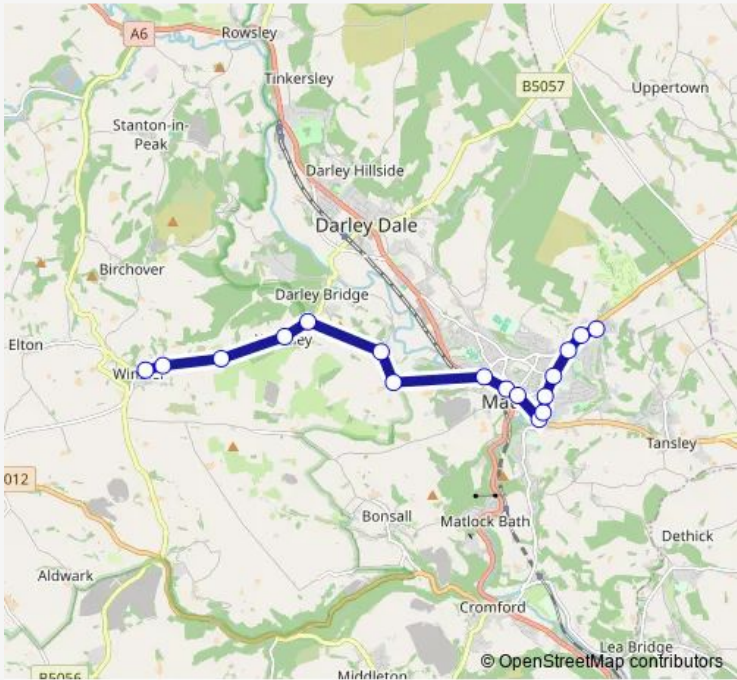

Bus 470 Winster - Highfields School

[Go to website](#)

Direction
 Hall — Highfields Upper School
 17 stops
[Open route schedule](#)

- Hall
- Leacroft Road
- Clough View Farm
- The Square
- Oker Road
- Aston Grange
- The Bull Ring
- Twiggs
- Bakewell Road Bus Station
- Causeway Lane
- Red Lion
- Lime Tree Road
- Lynholmes Road
- Smedley Street East
- Duke Of Wellington
- Sandy Lane
- Highfields Upper School

Route schedule
 Hall — Highfields Upper School

Monday	08:00
Tuesday	08:00
Wednesday	08:00
Thursday	08:00
Friday	08:00
Saturday	—
Sunday	—

Route info
 Direction: Hall
 Stops: 17
 Trip Duration: 0 hour 26 min

Duke Of Wellington

Smedley Street East

Lynholmes Road

Lime Tree Road

Red Lion

Causeway Lane

Twiggs

The Bull Ring

Monday 15:40

Tuesday 15:40

Wednesday 15:40

Thursday 15:40

Friday 15:40

Saturday —

Sunday —

Route info