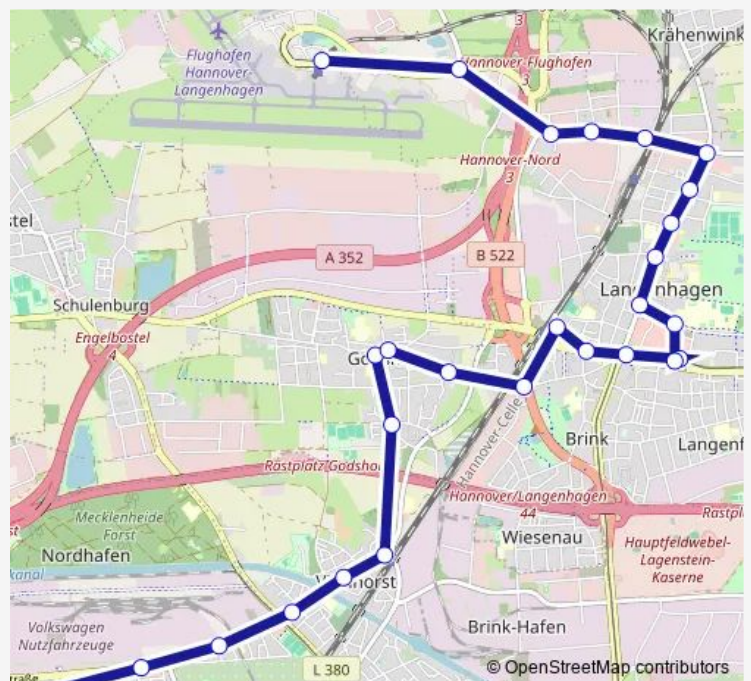

General Aviation Terminal 1

Airport Business Park West

Route schedule

Langenhagen Flughafen — Airport Business Park West

Monday 12:38-17:38

Tuesday 12:38-17:38

Wednesday 12:38-17:38

Thursday 12:38-17:38

Friday 12:38-17:38

Saturday —

Sunday —

Route info

Direction: Langenhagen Flughafen

Stops: 4

Trip Duration: 0 hour 6 min

470

Direction

Airport Business Park West — Langenhagen Flughafen

4 stops

[Open route schedule](#)

Airport Business Park West

General Aviation Terminal 1

Flughafendirektion

Langenhagen Flughafen

Wednesday 04:16-23:14

Thursday 04:16-23:14

Friday 04:16-23:14

Saturday 04:43-23:14

Sunday 05:41-23:14

Route info

Direction: Hannover Stöcken

Stops: 27