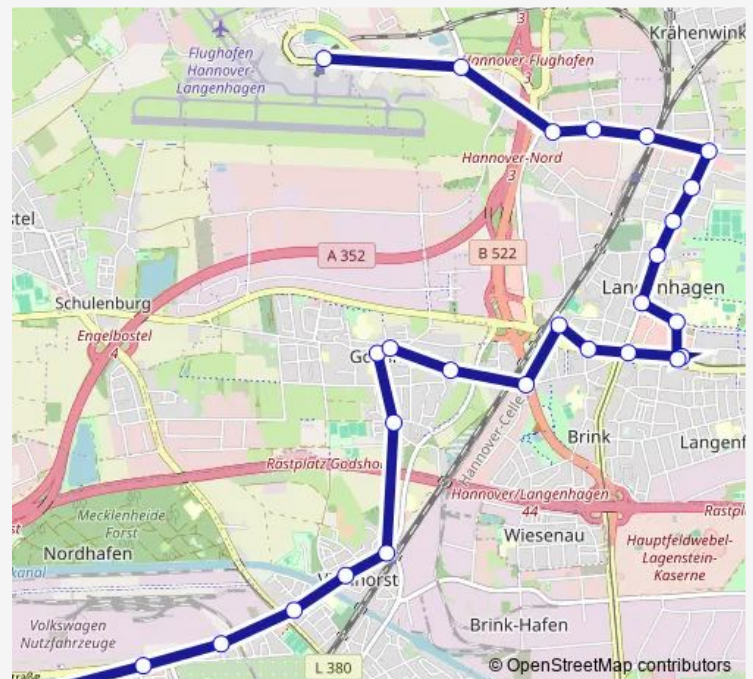

### Direction

Langenhagen Flughafen — Airport Business Park West

4 stops

[Open route schedule](#)

Langenhagen Flughafen

Flughafendirektion

General Aviation Terminal 1

Airport Business Park West

### Route schedule

Langenhagen Flughafen — Airport Business Park West

Monday 12:38-17:38

Tuesday 12:38-17:38

Wednesday 12:38-17:38

Thursday 12:38-17:38

Friday 12:38-17:38

Saturday —

### Route info

Direction: Langenhagen Flughafen

Stops: 4

Trip Duration: 0 hour 6 min

470