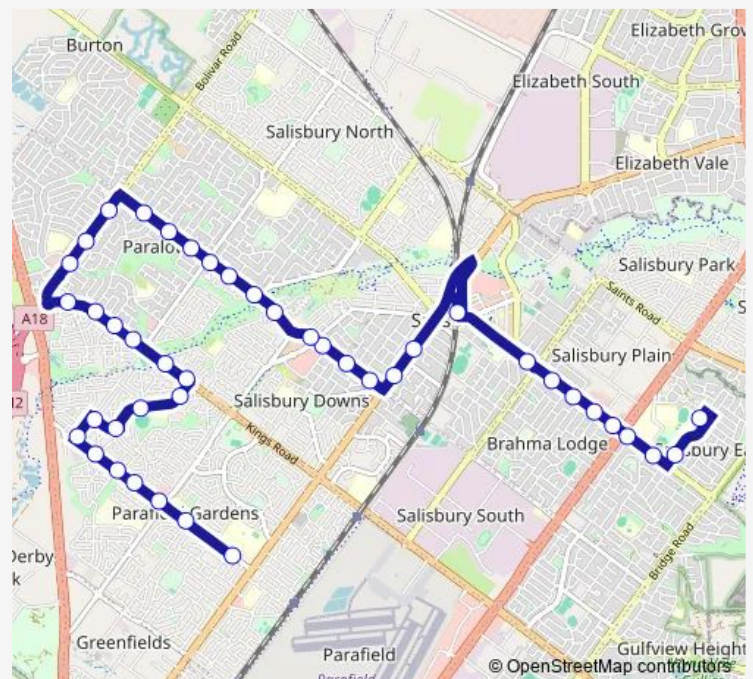

Stop 45B Spains Rd - South side

Stop 45C Spains Rd - South East side

Stop 45D Burton Rd - South West side

Stop 45C Burton Rd - South West side

Stop 45B Burton Rd - South West side

Stop 45A Burton Rd - South West side

Stop 45 Burton Rd - South West side

Route schedule

Stop 45D London Dr - North West side — Stop School Parafield Gardens High School Shepherdson Rd

Monday	15:25
Tuesday	15:25
Wednesday	15:25
Thursday	15:25
Friday	15:25
Saturday	—
Sunday	—

Route info

Direction: Stop 45D London Dr - North West side

Stops: 43

Trip Duration: 0 hour 40 min

470 — Parafield Gardens Primary School to Tyndale Christian School

Stop 44C Burton Rd - South West side

Stop 44B Burton Rd - South West side

Stop 44A Burton Rd - South West side

Stop 69 Bolivar Rd - South East side

Stop 71 Bolivar Rd - South East side

Stop 72 Bolivar Rd - South East side

Stop 43 Kings Rd - North side

Stop 42B Kings Rd - North side