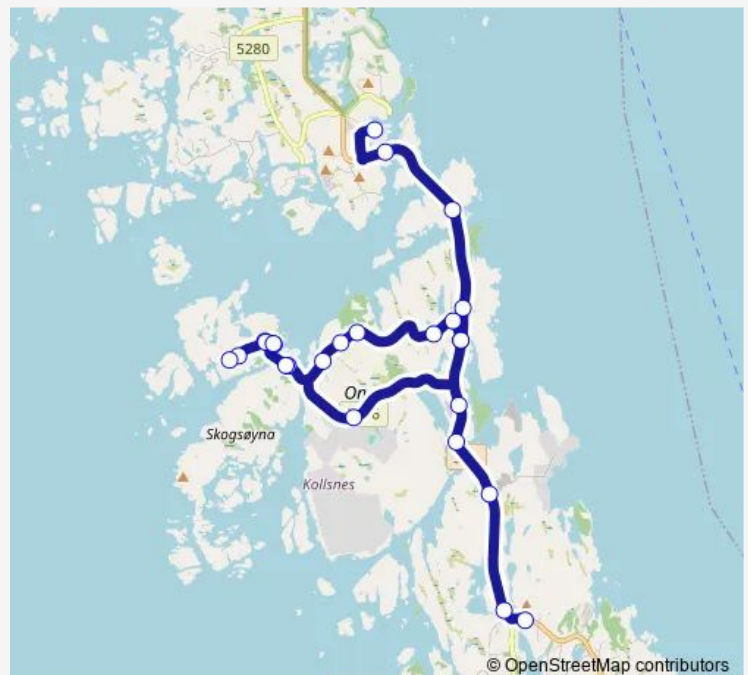

### Route schedule

Tjeldstø skule — Blomvåg terminal

Monday 12:35-13:50

Tuesday 12:35

Wednesday 13:50

Thursday 13:50

Friday 12:35-13:50

Saturday —

### Route info

Direction: Tjeldstø skule

Stops: 25

Trip Duration: 0 hour 24 min

■ 470 — Skuleturar Øygarden

BusMaps

Nålura

Kollsnes Næringspark