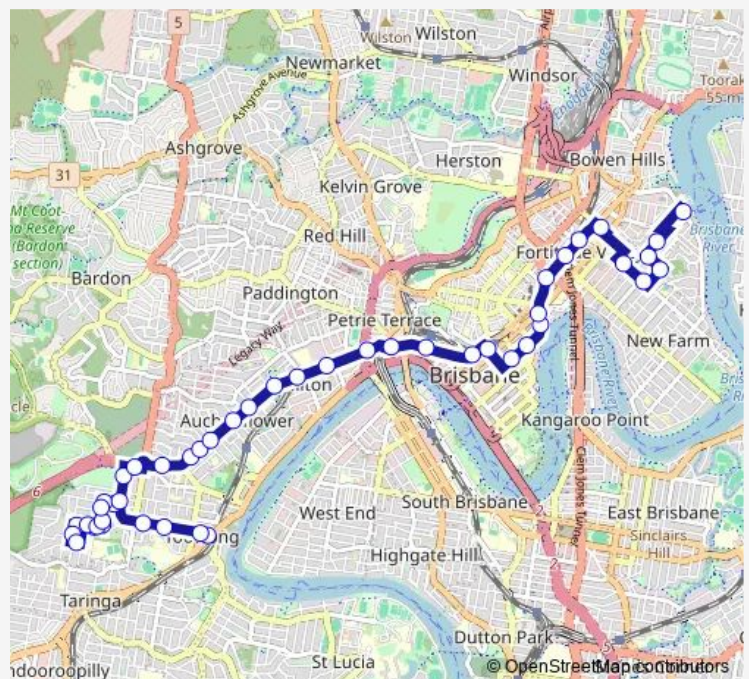

Saturday 06:20-19:20

Sunday 07:21-19:21

Route info

Direction: High St at Toowong Village, stop 23

Stops: 46

Trip Duration: 0 hour 54 min

470 — Toowong - Teneriffe Ferry

Milton Rd at Park Avenue, stop 11

Milton Rd at Auchenflower Shops, stop 10

Milton Rd at Hobbs Street, stop 9

Milton Rd at Torwood St, stop 8

Milton Rd at Milton, stop 7

Milton Rd at Cribb St, stop 5

Milton Rd at Suncorp, stop 4

Upper Roma St near Quay St, stop 3

Roma Street Stop 124 at Roma Street station

Turbot Street Stop 3 near Albert St

Edward Street Stop 141 near Ann St

Queen Street Stop 58 near Pedestrian Crossing

Queen Street Stop 61 near Wharf St

Queen Street Stop 66 near Adelaide St

Queen Street Stop 67 near Ann St (Orient)

Wickham Street Stop 225 near Little St

Wickham Street Stop 229 near Warner St

Wickham St at Bridge Street, stop 5

Brookes St near Ann Street Stop 10

James St near Arthur St, stop 9