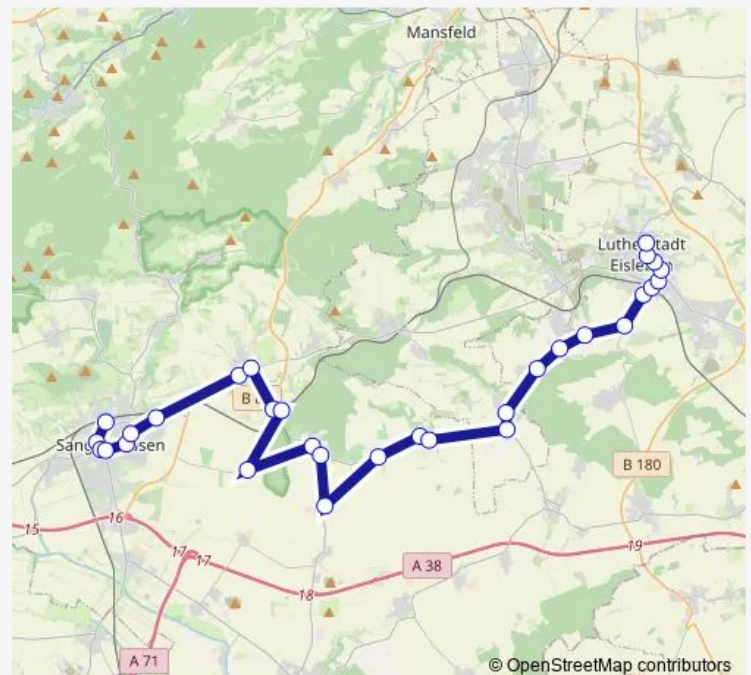

Bornstedt, Bauernsteinstr.

Bornstedt

Schmalzerode

Route schedule

Sangerhausen, Busbf. Bst 1 — Eisleben, Busbf.

Monday 14:24-16:34

Tuesday 16:34

Wednesday —

Thursday 16:34

Friday 14:24-16:34

Saturday —

Sunday —

Route info

Direction: Sangerhausen, Busbf. Bst 1

Stops: 31

Trip Duration: 1 hour 7 min

470

Wolferode, Mühle

Wolferode, Eislebener Str.

Neckendorf, Abzw.

Eisleben, Querfurter Str.

Eisleben, Bf. Bst 3

Eisleben, Rathenaustr.

Eisleben, Landwehr

Saturday —

Sunday —

Route info

Direction: Sangerhausen, Busbf. Bst 1

Stops: 33

Trip Duration: 1 hour 15 min

Neckendorf, Abzw.

Eisleben, Querfurter Str.